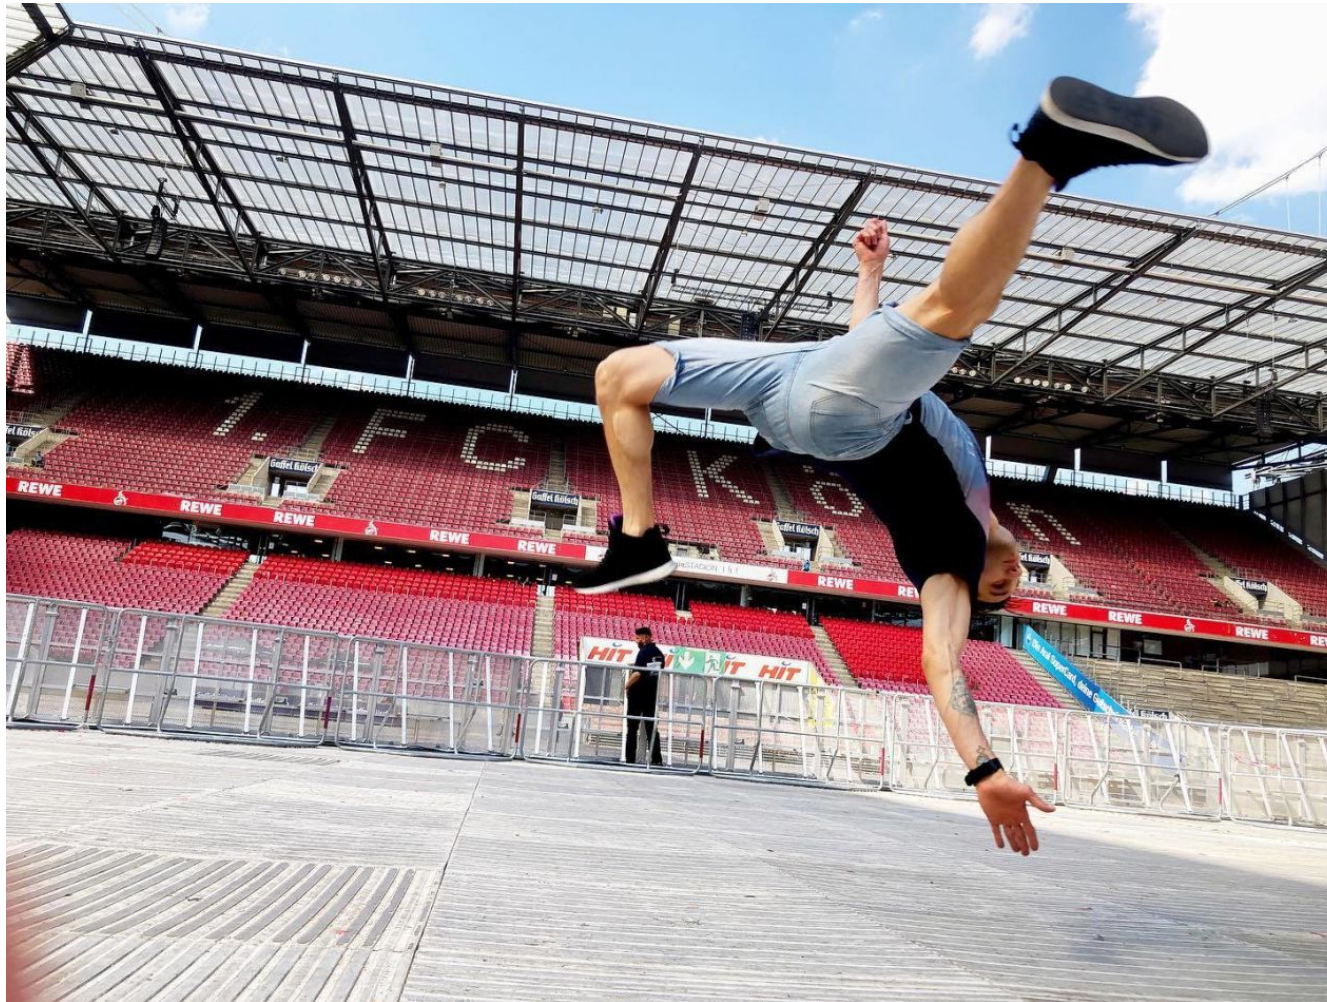

Remi Bakkar

MPM MODELS

Remi Bakkar

Height : 5'7" / 170 cm | Waist : 29" / 74 cm | Hair Colour : Brown | Eyes : Blue