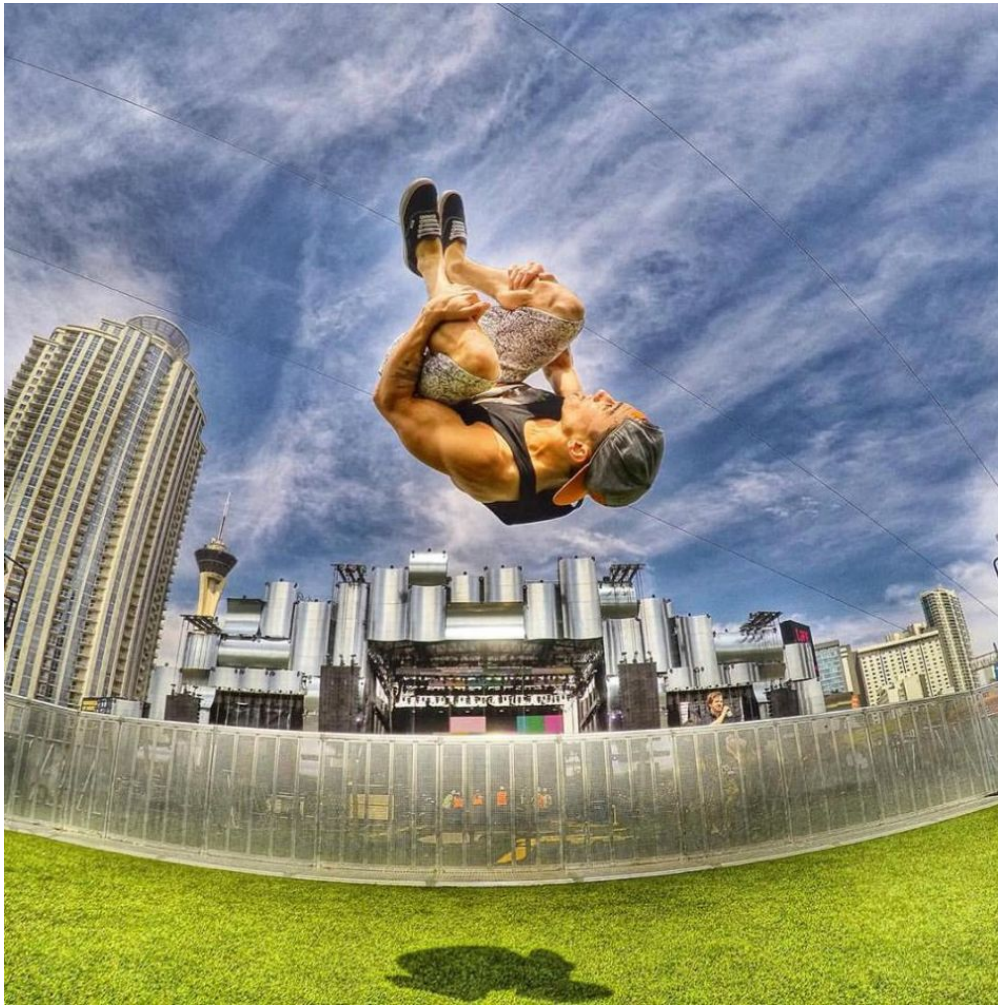

Remi Bakkar

MIPM MODELS

Remi Bakkar

Height : 5'7" / 170 cm | Waist : 29" / 74 cm | Hair Colour : Brown | Eyes : Blue