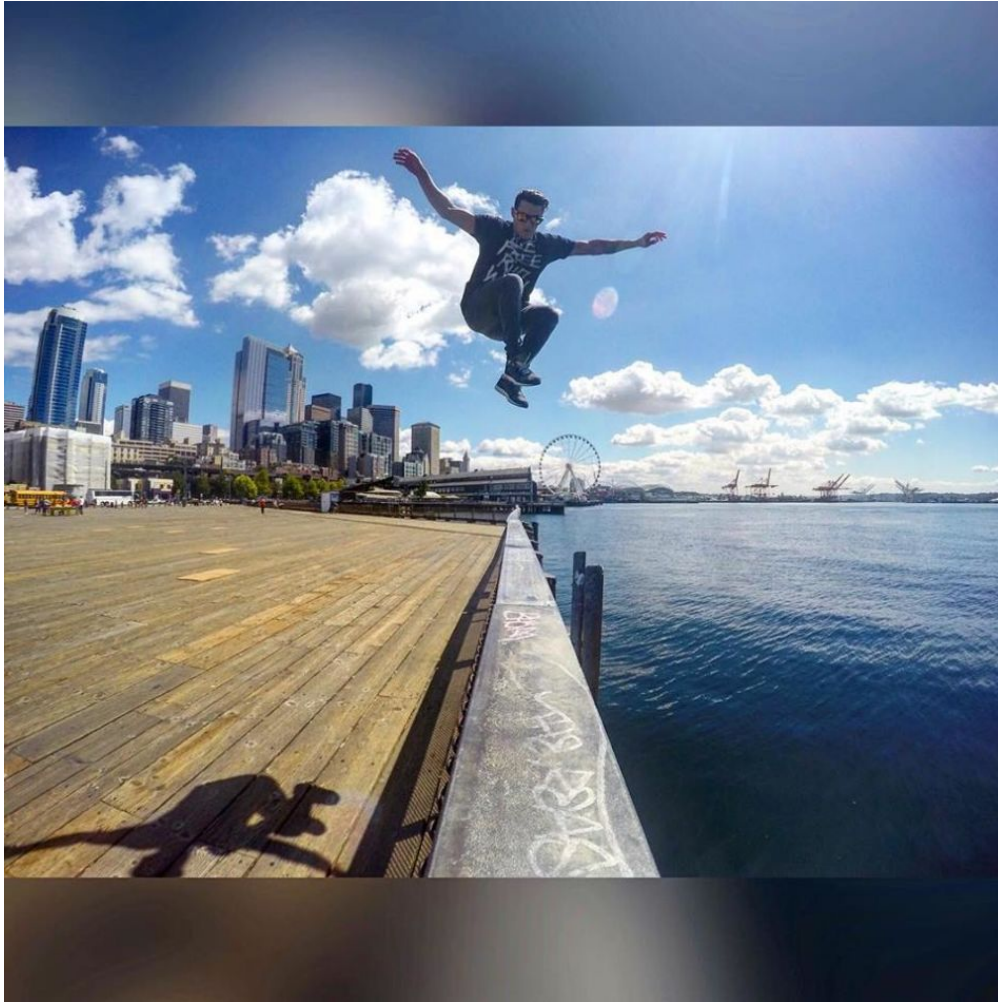

Remi Bakkar

MIPM MODELS

Remi Bakkar

Height : 5'7" / 170 cm | Waist : 29" / 74 cm | Hair Colour : Brown | Eyes : Blue