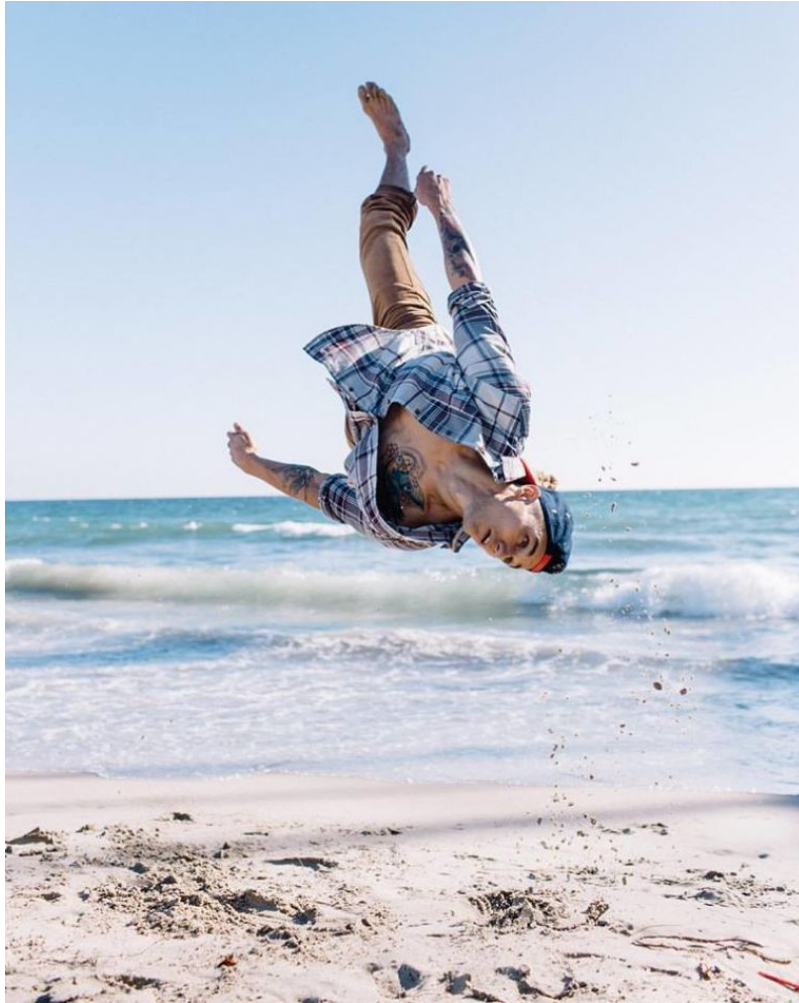

Remi Bakkar

MIPM MODELS

Remi Bakkar

Height : 5'7" / 170 cm | Waist : 29" / 74 cm | Hair Colour : Brown | Eyes : Blue