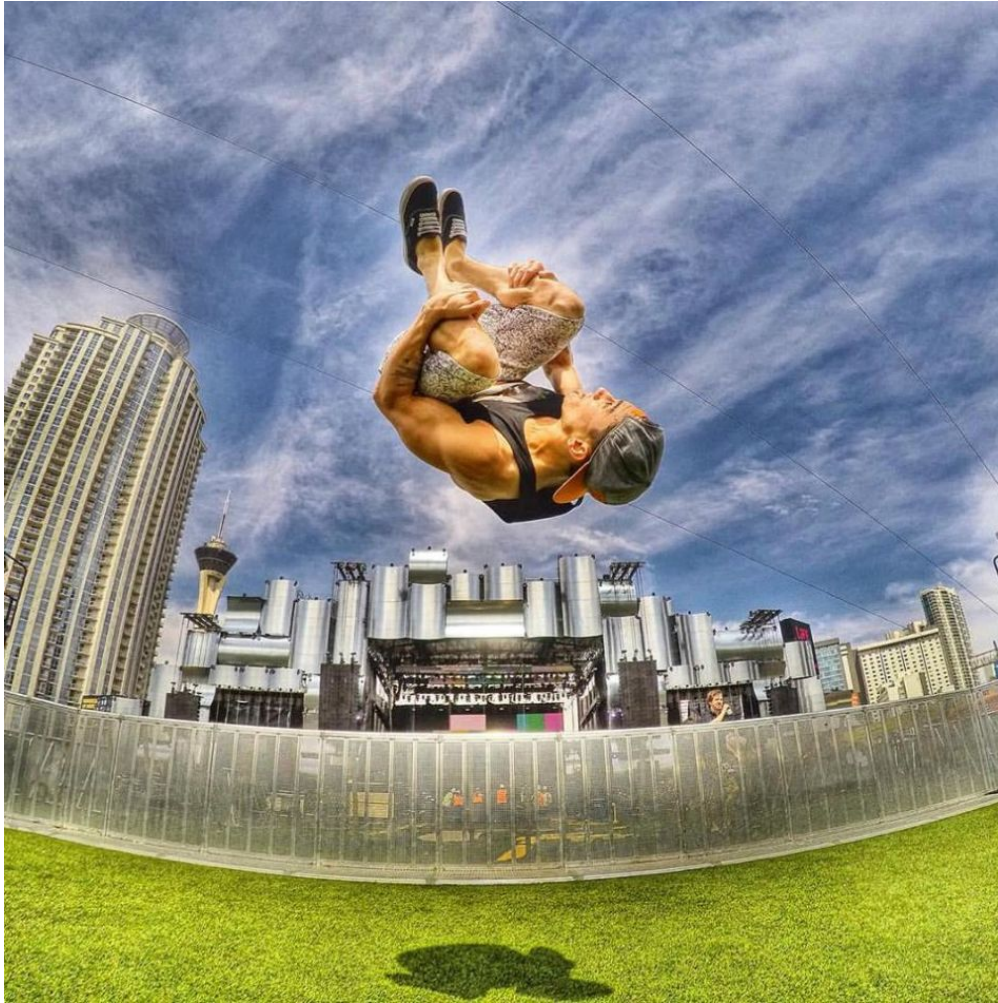

Remi Bakkar

MIPM MODELS

Remi Bakkar

Height : 5'7" / 170 cm | Waist : 29" / 74 cm | Hair Colour : Brown | Eyes : Blue