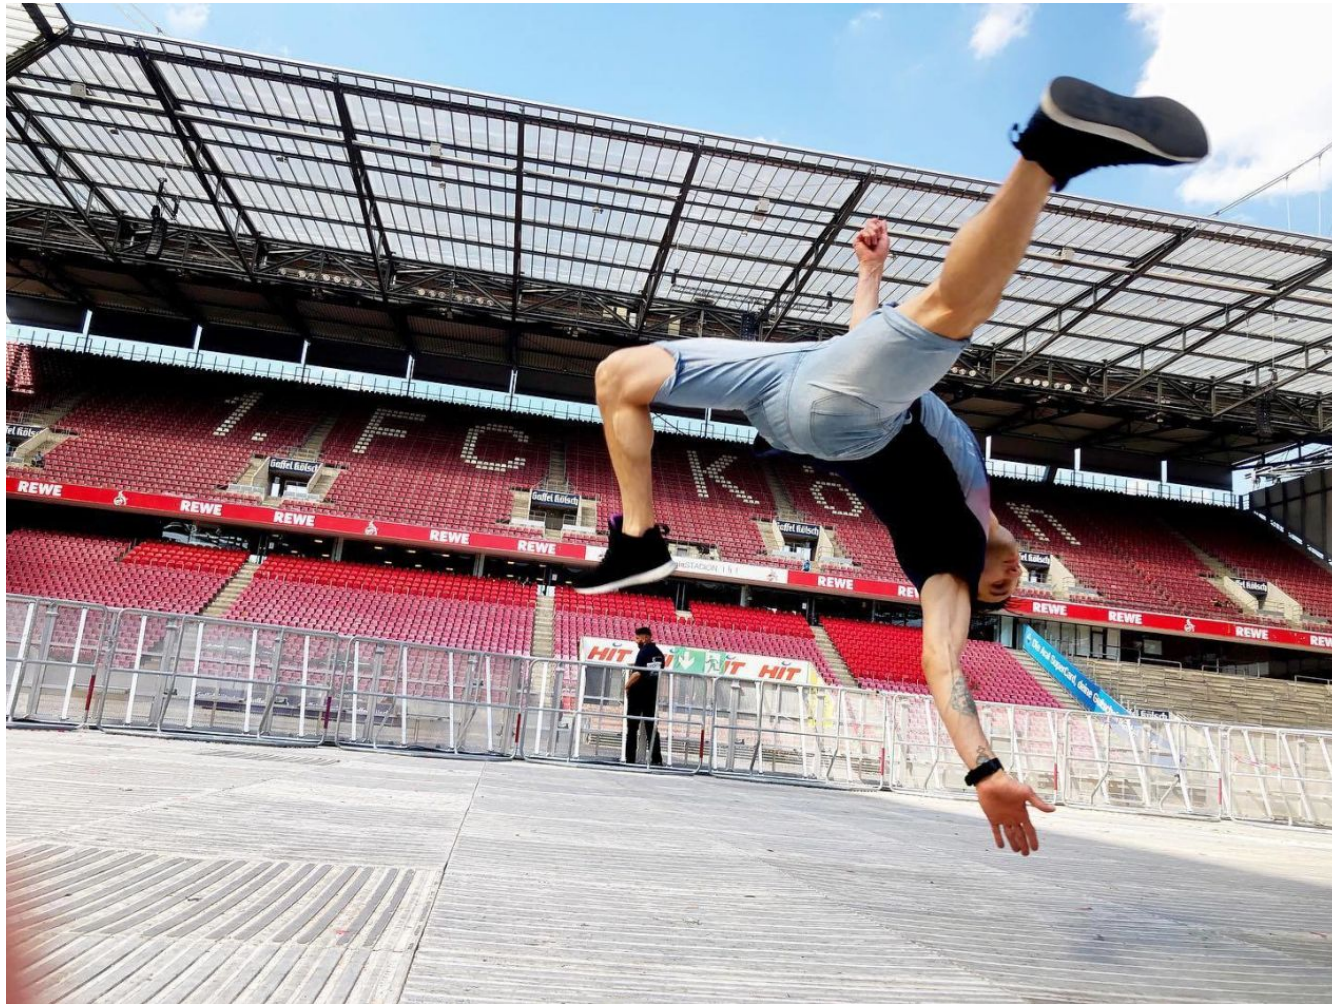

Remi Bakkar

MPM MODELS

Remi Bakkar

Height : 5'7" / 170 cm | Waist : 29" / 74 cm | Hair Colour : Brown | Eyes : Blue