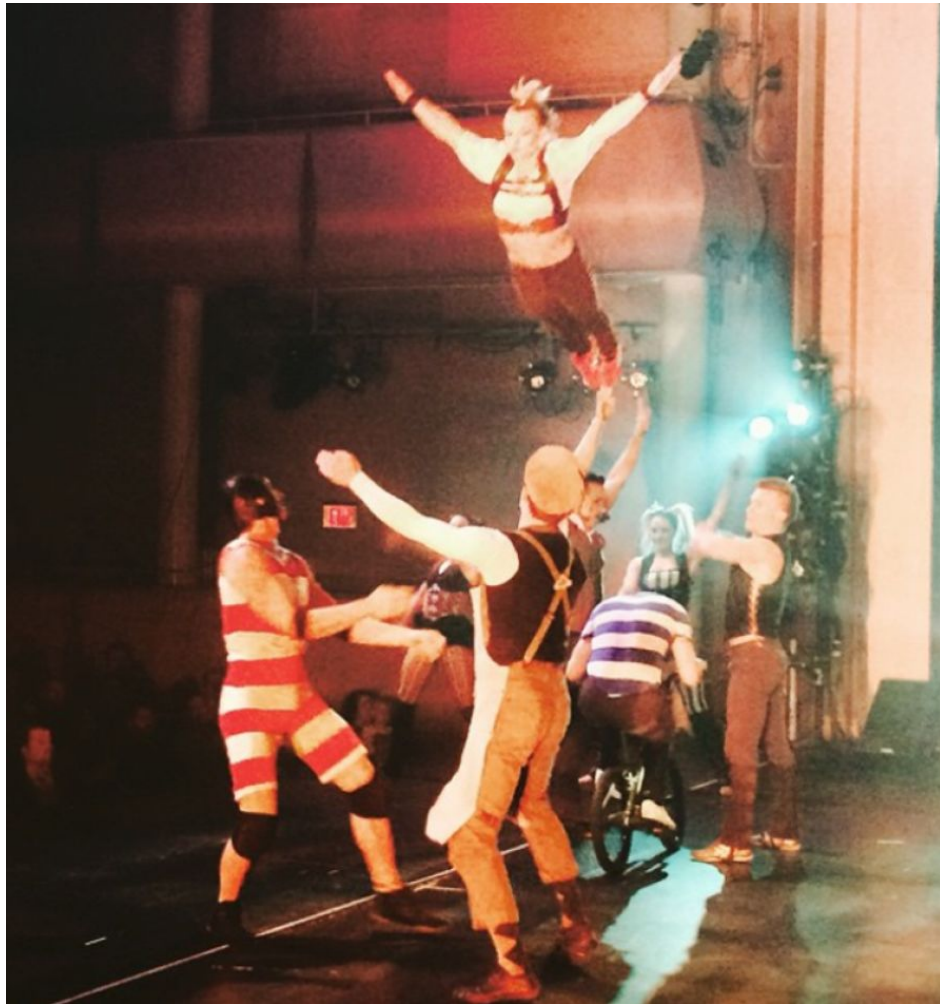

MIPM MODELS

Katie Ketchum

Height : 5'0.5" / 154 cm | Hair Colour : Blonde | Eyes : Blue

MIPM MODELS

2015 Chicago Contemporary Circus Festival
Photo by Steve Sarafian, Photography.com

Katie Ketchum

Height : 5'0.5" / 154 cm | Hair Colour : Blonde | Eyes : Blue