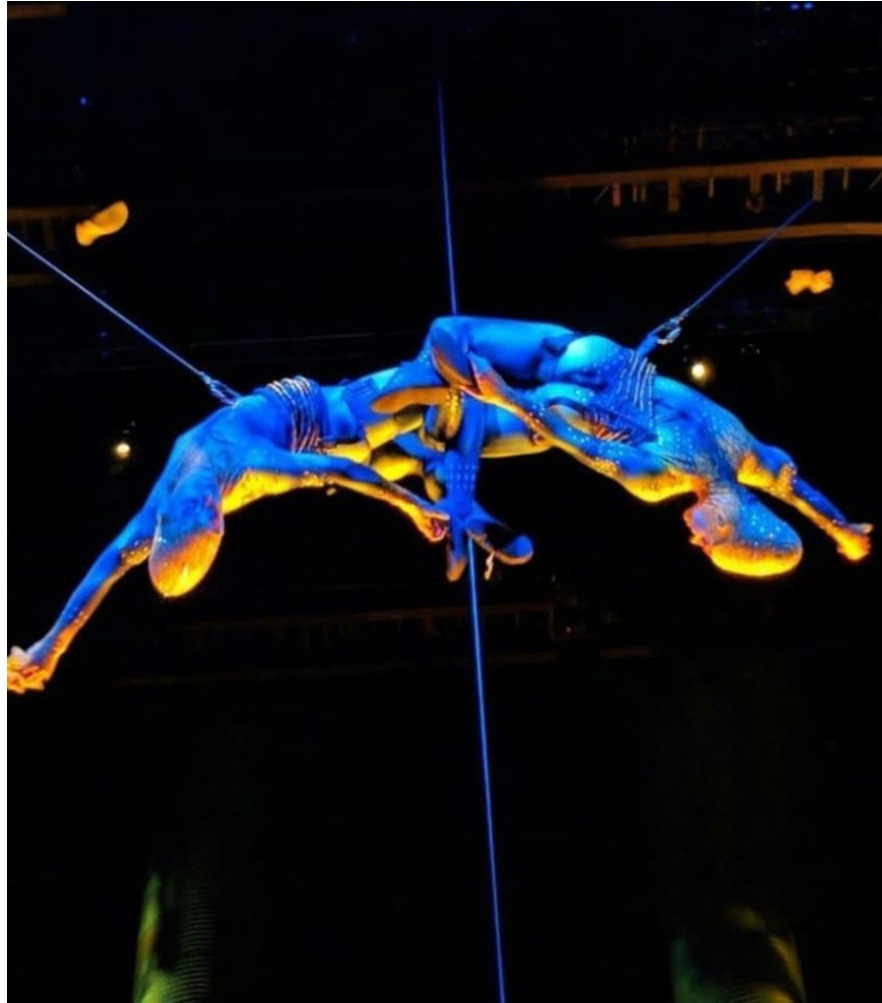

MIPM MODELS

Katie Ketchum

Height : 5'0.5" / 154 cm | Hair Colour : Blonde | Eyes : Blue