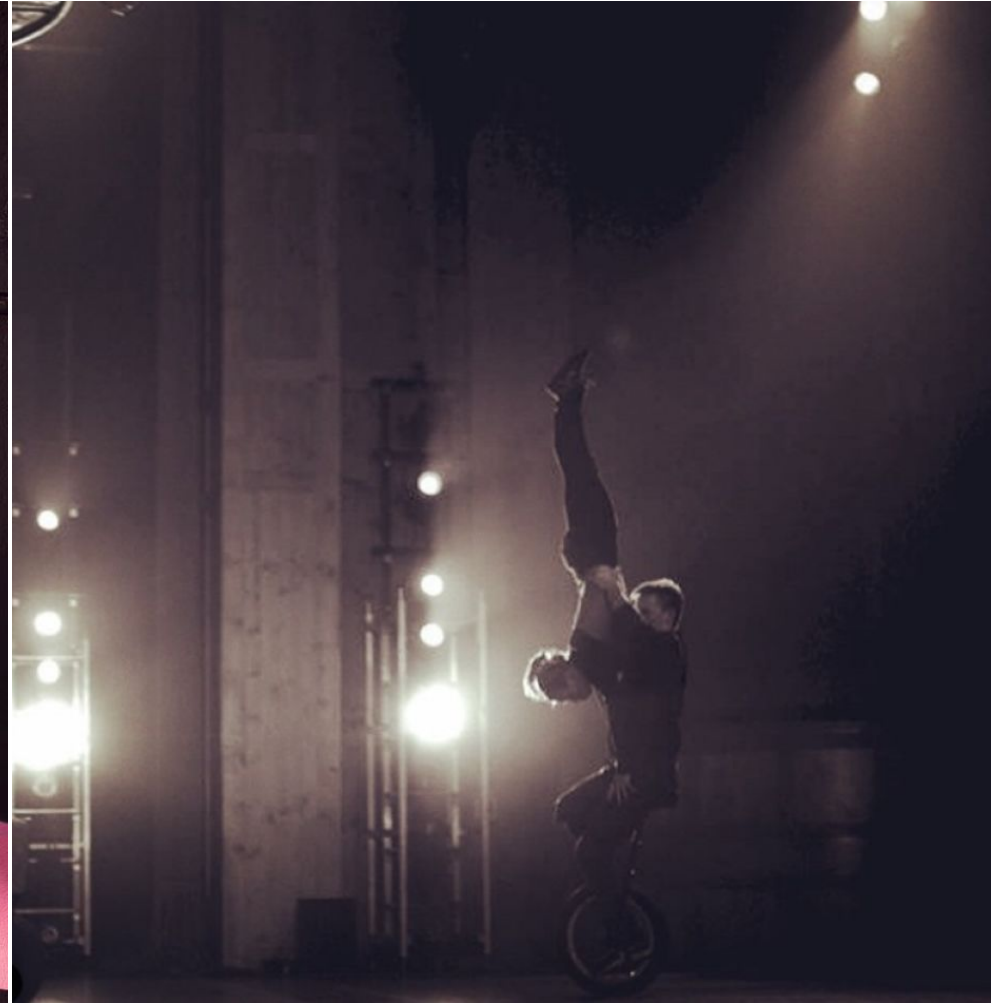

MPM MODELS

Katie Ketchum

Height : 5'0.5" / 154 cm | Hair Colour : Blonde | Eyes : Blue