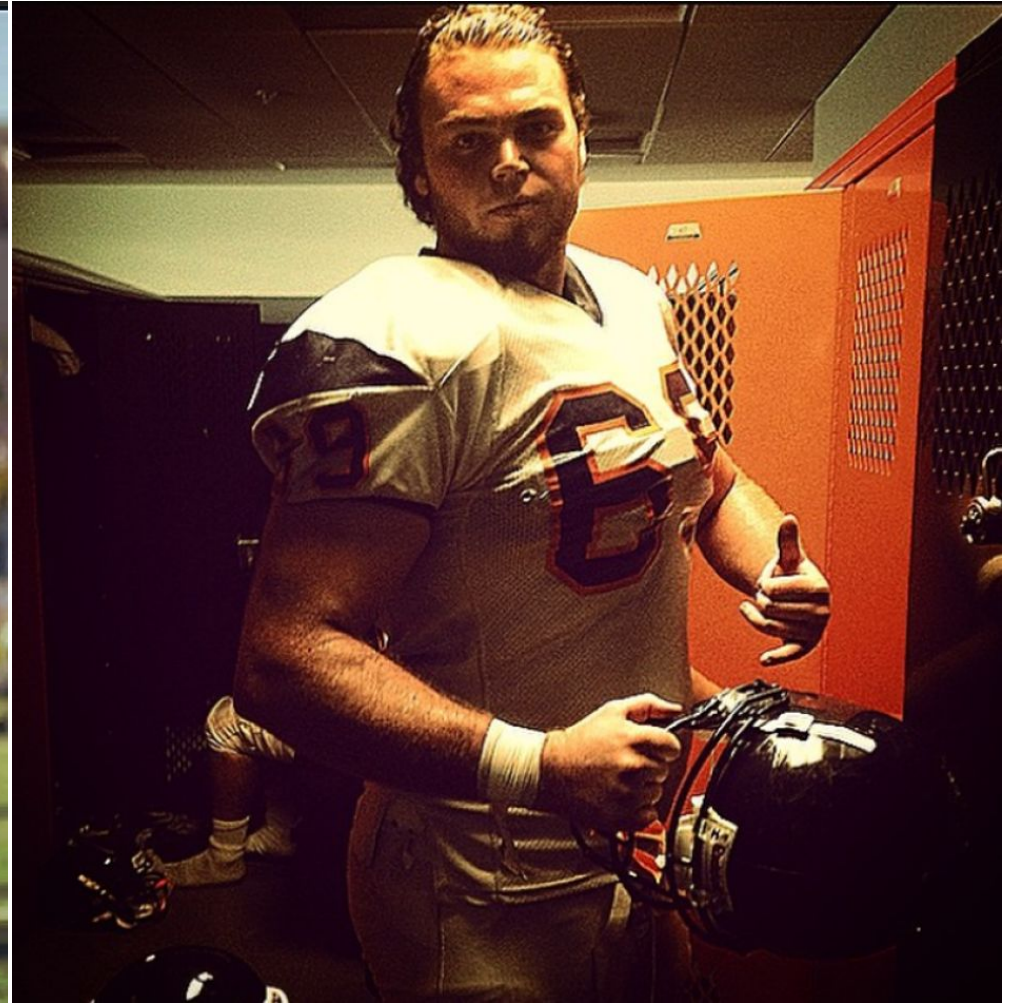

MIPM MODELS

Zach Bateman

Height : 6'7" / 201 cm | Waist : 44" / 112 cm | Hair Colour : Brown | Eyes : Blue

MIPM MODELS

Zach Bateman

Height : 6'7" / 201 cm | Waist : 44" / 112 cm | Hair Colour : Brown | Eyes : Blue

MPM MODELS

Zach Bateman

Height : 6'7" / 201 cm | Waist : 44" / 112 cm | Hair Colour : Brown | Eyes : Blue

MPM MODELS

Zach Bateman

Height : 6'7" / 201 cm | Waist : 44" / 112 cm | Hair Colour : Brown | Eyes : Blue

MIPM MODELS

© Steve Cheng/Bruin Report Online

Zach Bateman

Height : 6'7" / 201 cm | Waist : 44" / 112 cm | Hair Colour : Brown | Eyes : Blue

MPM MODELS

Zach Bateman

Height : 6'7" / 201 cm | Waist : 44" / 112 cm | Hair Colour : Brown | Eyes : Blue

MIPM MODELS

Zach Bateman

Height : 6'7" / 201 cm | Waist : 44" / 112 cm | Hair Colour : Brown | Eyes : Blue

MPM MODELS

Zach Bateman

Height : 6'7" / 201 cm | Waist : 44" / 112 cm | Hair Colour : Brown | Eyes : Blue