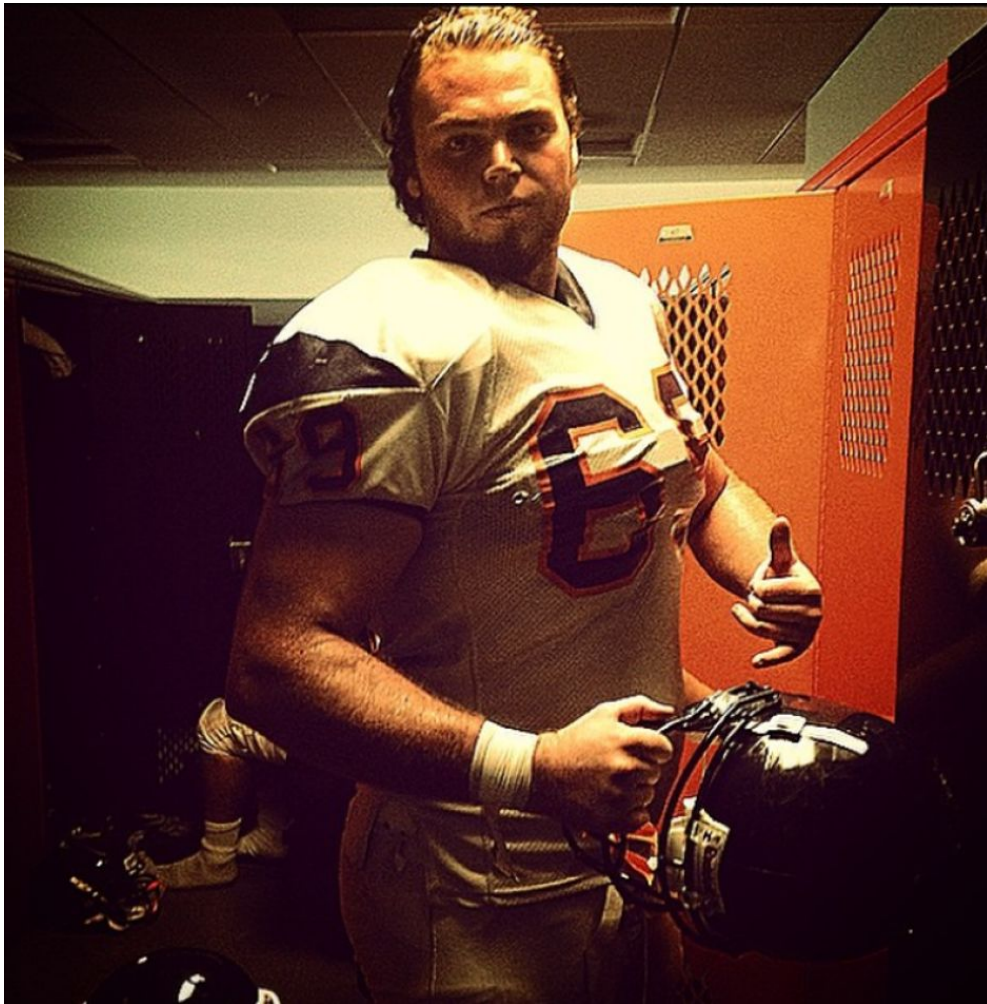

MIPM MODELS

Zach Bateman

Height : 6'7" / 201 cm | Waist : 44" / 112 cm | Hair Colour : Brown | Eyes : Blue

MIPM MODELS

Zach Bateman

Height : 6'7" / 201 cm | Waist : 44" / 112 cm | Hair Colour : Brown | Eyes : Blue

MIPM MODELS

© Steve Cheng/Bruin Report Online

Zach Bateman

Height : 6'7" / 201 cm | Waist : 44" / 112 cm | Hair Colour : Brown | Eyes : Blue

MPM MODELS

Zach Bateman

Height : 6'7" / 201 cm | Waist : 44" / 112 cm | Hair Colour : Brown | Eyes : Blue

MIPM MODELS

Zach Bateman

Height : 6'7" / 201 cm | Waist : 44" / 112 cm | Hair Colour : Brown | Eyes : Blue

MPM MODELS

Zach Bateman

Height : 6'7" / 201 cm | Waist : 44" / 112 cm | Hair Colour : Brown | Eyes : Blue