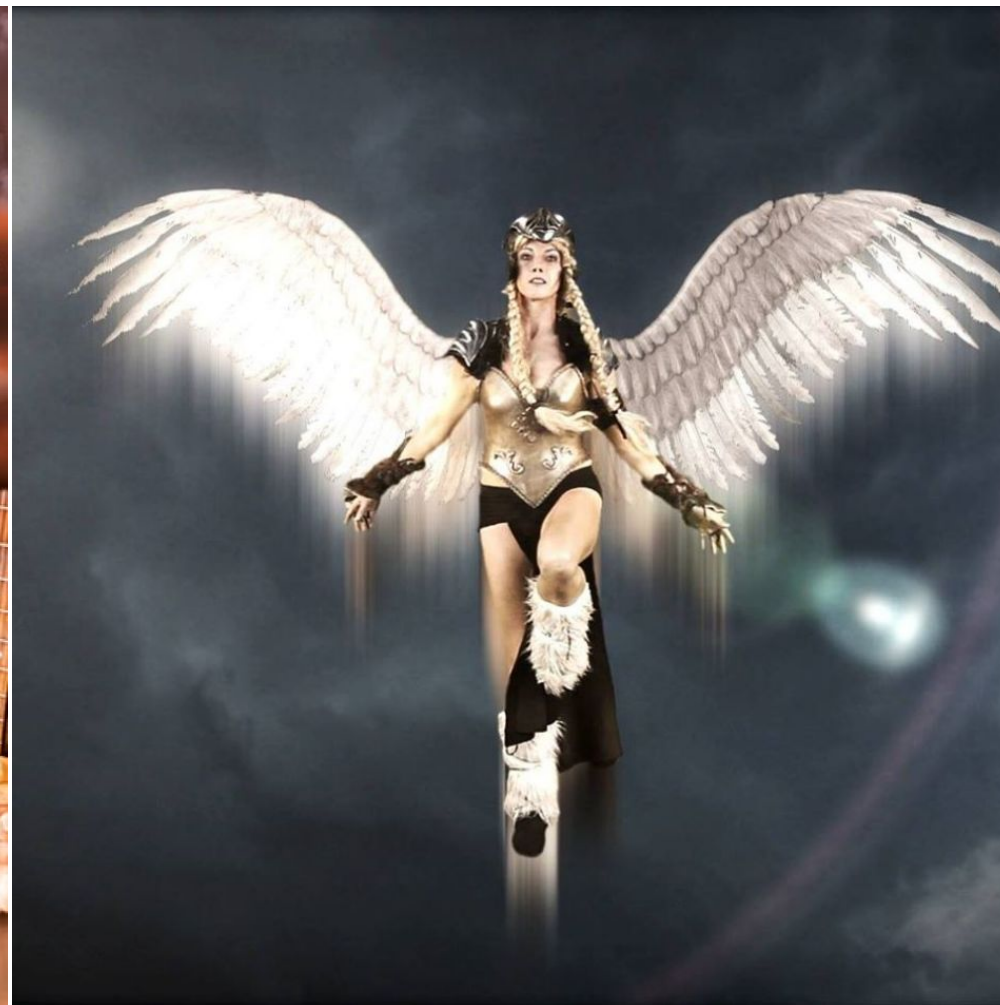

MIPM MODELS

Gowrie Hayden

Height : 5'10" / 178 cm | Bust : 34" / 86 cm | Waist : 28" / 71 cm | Hips : 35" / 89 cm | Shoe : 9.5 US / 7.0 UK | Hair Colour : Blonde | Eyes : Hazel