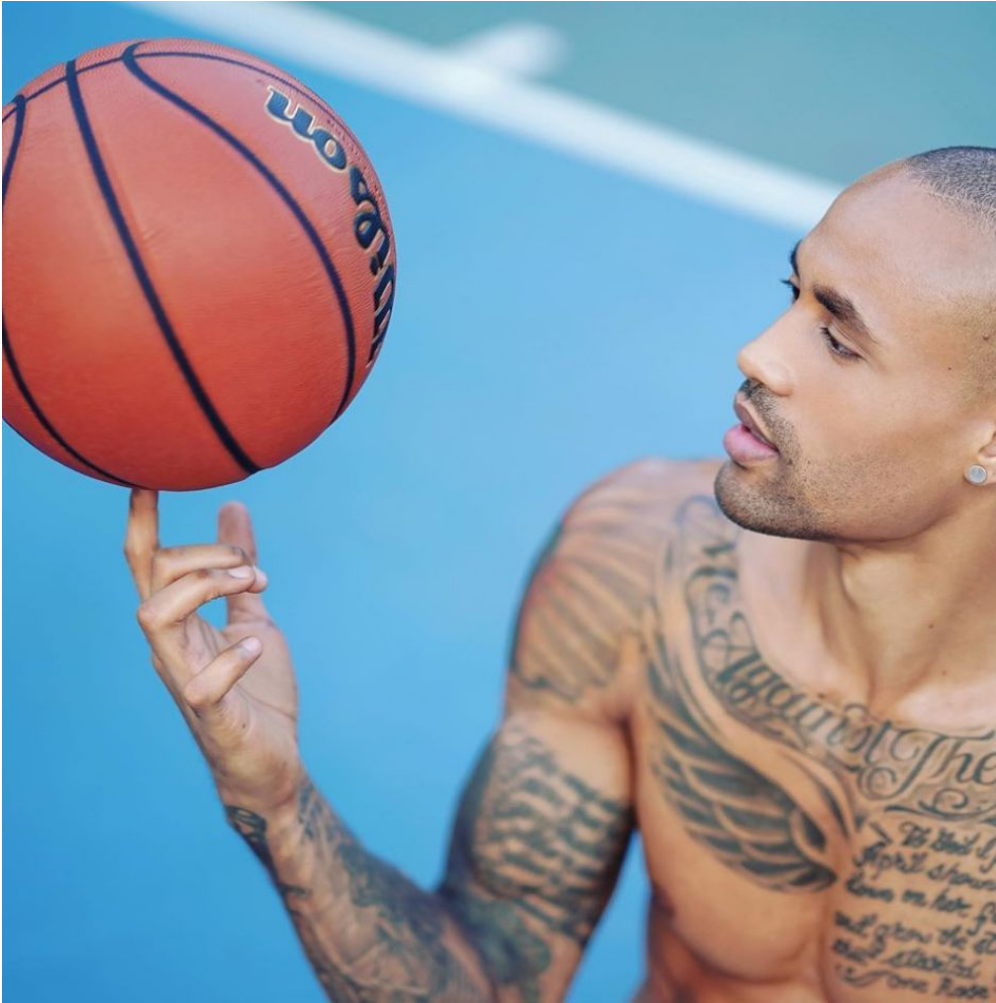

MPM MODELS

Tyson Bettis

Height : 6'6" / 198 cm | Waist : 34" / 86 cm | Chest : 42" / 107 cm | Hips : 39" / 99 cm | Hair Colour : Brown | Eyes : Brown

MPM MODELS

Tyson Bettis

Height : 6'6" / 198 cm | Waist : 34" / 86 cm | Chest : 42" / 107 cm | Hips : 39" / 99 cm | Hair Colour : Brown | Eyes : Brown

MPM MODELS

Tyson Bettis

Height : 6'6" / 198 cm | Waist : 34" / 86 cm | Chest : 42" / 107 cm | Hips : 39" / 99 cm | Hair Colour : Brown | Eyes : Brown

MIPM MODELS

Tyson Bettis

Height : 6'6" / 198 cm | Waist : 34" / 86 cm | Chest : 42" / 107 cm | Hips : 39" / 99 cm | Hair Colour : Brown | Eyes : Brown

MIPM MODELS

Tyson Bettis

Height : 6'6" / 198 cm | Waist : 34" / 86 cm | Chest : 42" / 107 cm | Hips : 39" / 99 cm | Hair Colour : Brown | Eyes : Brown

MPM MODELS

Tyson Bettis

Height : 6'6" / 198 cm | Waist : 34" / 86 cm | Chest : 42" / 107 cm | Hips : 39" / 99 cm | Hair Colour : Brown | Eyes : Brown