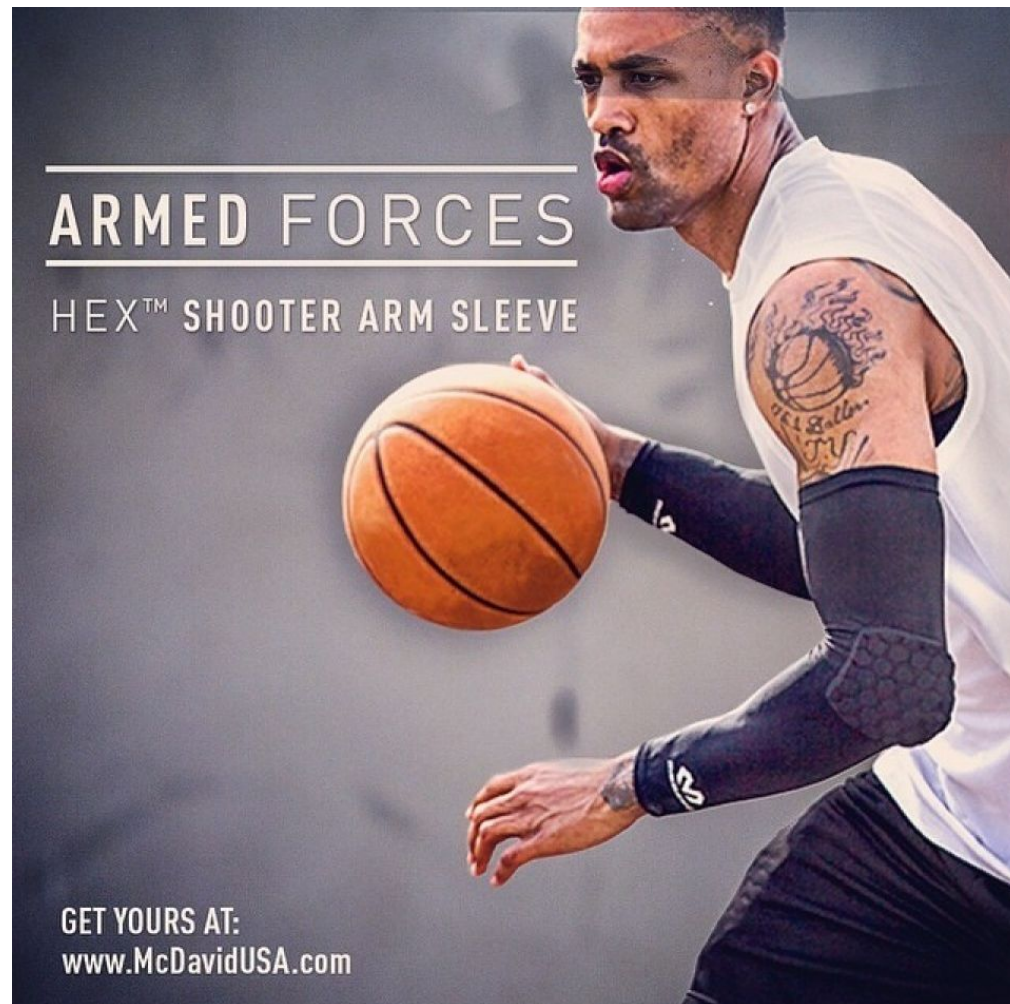

MPM MODELS

Tyson Bettis

Height : 6'6" / 198 cm | Waist : 34" / 86 cm | Chest : 42" / 107 cm | Hips : 39" / 99 cm | Hair Colour : Brown | Eyes : Brown