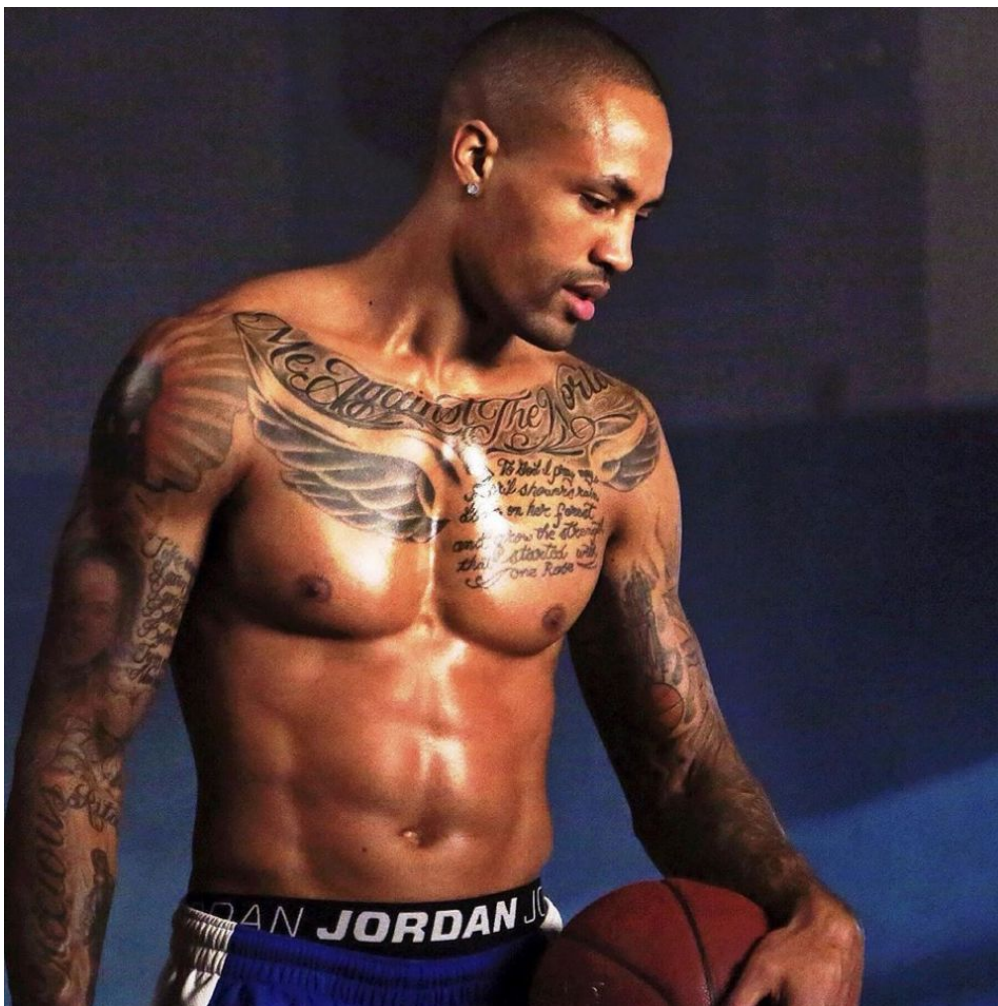

MPM MODELS

Tyson Bettis

Height : 6'6" / 198 cm | Waist : 34" / 86 cm | Chest : 42" / 107 cm | Hips : 39" / 99 cm | Hair Colour : Brown | Eyes : Brown

MPM MODELS

Tyson Bettis

Height : 6'6" / 198 cm | Waist : 34" / 86 cm | Chest : 42" / 107 cm | Hips : 39" / 99 cm | Hair Colour : Brown | Eyes : Brown

MPM MODELS

Tyson Bettis

Height : 6'6" / 198 cm | Waist : 34" / 86 cm | Chest : 42" / 107 cm | Hips : 39" / 99 cm | Hair Colour : Brown | Eyes : Brown

MIPM MODELS

Tyson Bettis

Height : 6'6" / 198 cm | Waist : 34" / 86 cm | Chest : 42" / 107 cm | Hips : 39" / 99 cm | Hair Colour : Brown | Eyes : Brown

MIPM MODELS

Tyson Bettis

Height : 6'6" / 198 cm | Waist : 34" / 86 cm | Chest : 42" / 107 cm | Hips : 39" / 99 cm | Hair Colour : Brown | Eyes : Brown

MPM MODELS

Tyson Bettis

Height : 6'6" / 198 cm | Waist : 34" / 86 cm | Chest : 42" / 107 cm | Hips : 39" / 99 cm | Hair Colour : Brown | Eyes : Brown