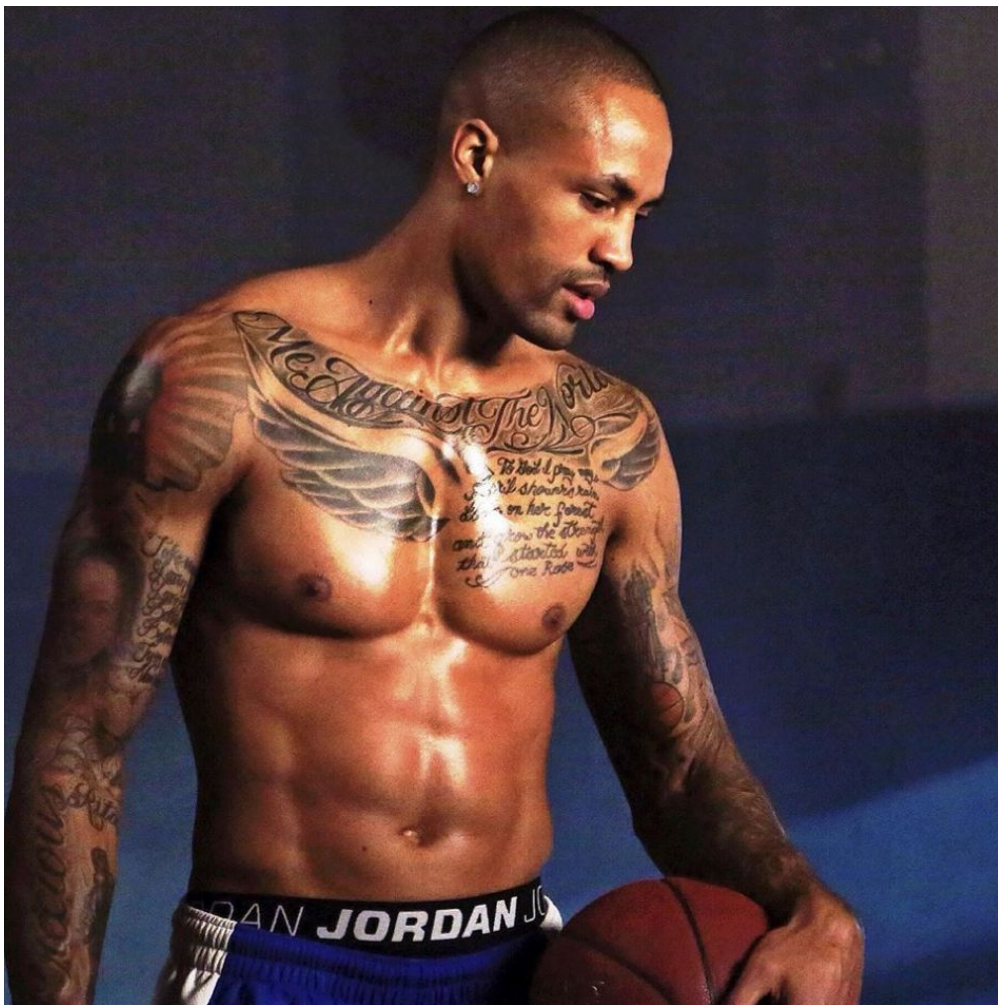

MPM MODELS

Tyson Bettis

Height : 6'6" / 198 cm | Waist : 34" / 86 cm | Chest : 42" / 107 cm | Hips : 39" / 99 cm | Hair Colour : Brown | Eyes : Brown

MPM MODELS

Tyson Bettis

Height : 6'6" / 198 cm | Waist : 34" / 86 cm | Chest : 42" / 107 cm | Hips : 39" / 99 cm | Hair Colour : Brown | Eyes : Brown

MPM MODELS

Tyson Bettis

Height : 6'6" / 198 cm | Waist : 34" / 86 cm | Chest : 42" / 107 cm | Hips : 39" / 99 cm | Hair Colour : Brown | Eyes : Brown

MIPM MODELS

Tyson Bettis

Height : 6'6" / 198 cm | Waist : 34" / 86 cm | Chest : 42" / 107 cm | Hips : 39" / 99 cm | Hair Colour : Brown | Eyes : Brown

MIPM MODELS

Tyson Bettis

Height : 6'6" / 198 cm | Waist : 34" / 86 cm | Chest : 42" / 107 cm | Hips : 39" / 99 cm | Hair Colour : Brown | Eyes : Brown

MPM MODELS

Tyson Bettis

Height : 6'6" / 198 cm | Waist : 34" / 86 cm | Chest : 42" / 107 cm | Hips : 39" / 99 cm | Hair Colour : Brown | Eyes : Brown