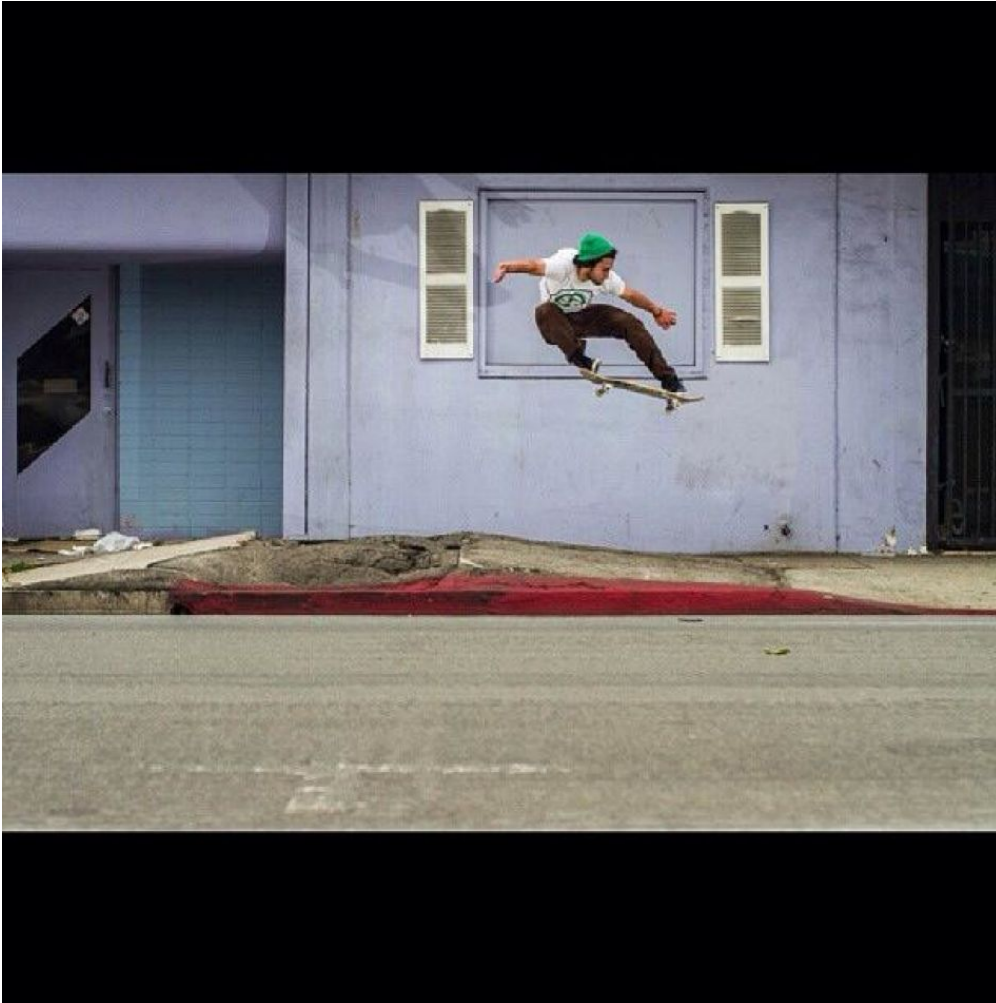

MPM MODELS

Elliott Murphy
Height : 5'9" / 175 cm | Waist : 34" / 86 cm |