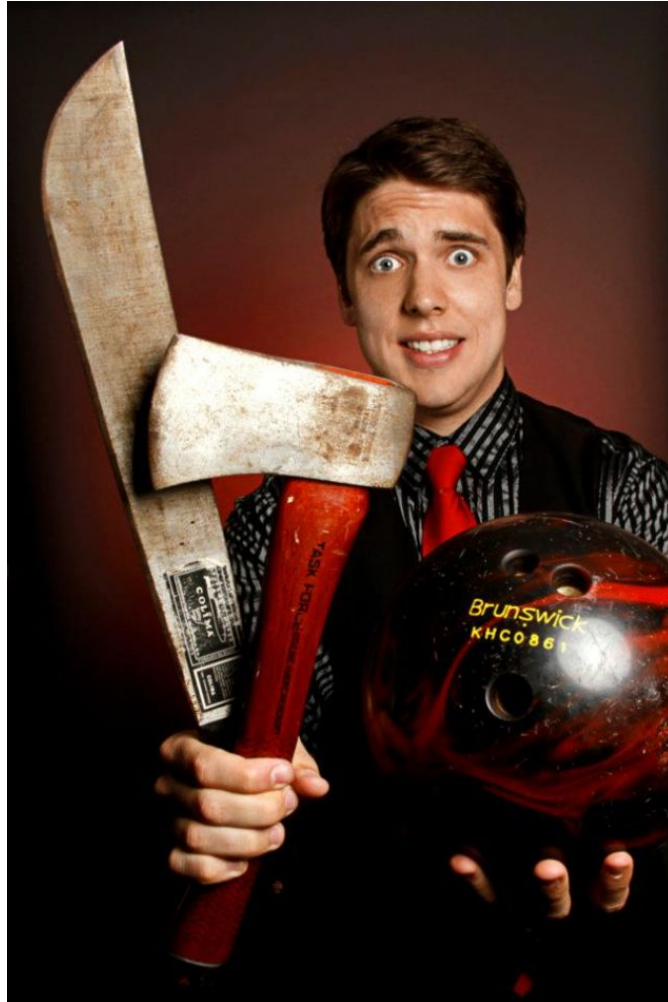

JOSH HORTON

MPM MODELS

JOSH HORTON

Height : 6'0" / 183 cm | Waist : 34" / 86 cm | Hair Colour : Brown | Eyes : Blue