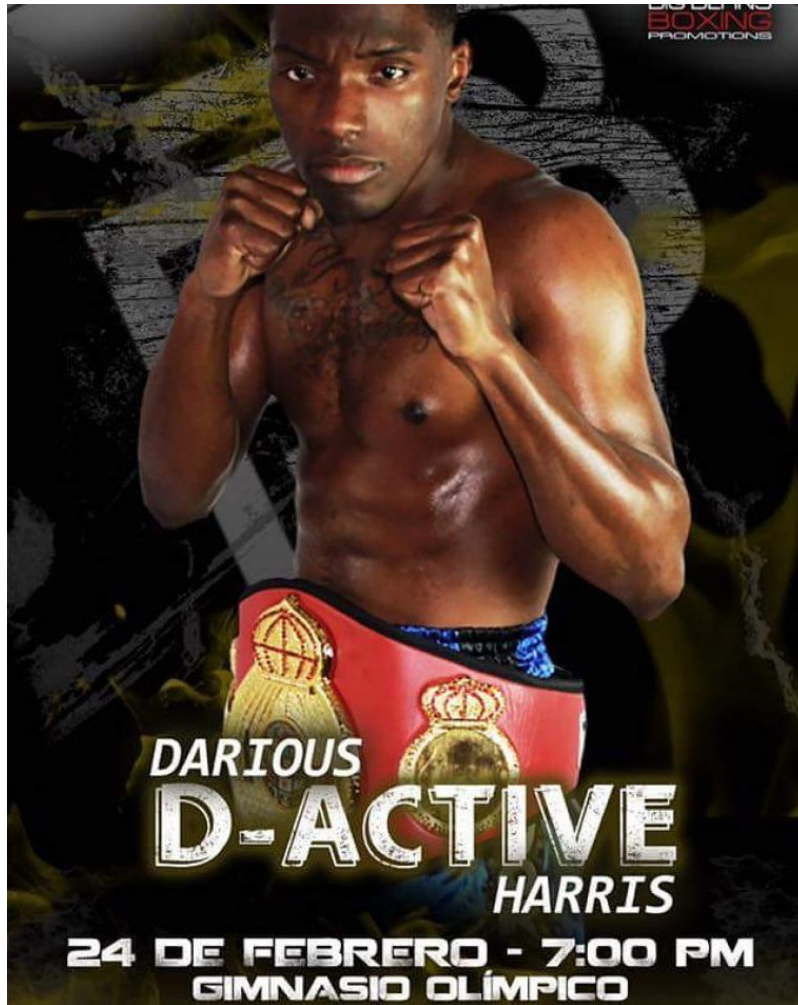

MPM MODELS

Darius Harris

Height : 5'11" / 180 cm | Waist : 34" / 86 cm | Hair Colour : Black | Eyes : Brown

MIPM MODELS

KO High
BOXING
Sunday, July 7th, 2019
Darius "D-Active/NSG" Harris

Globe Theatre
740 S. Broadway
Los Angeles, CA 90014

**General Admission/
Balcony - \$60**

Floor seat - \$70

VIP booth - \$80
'with bottle service'

Show starts 6 pm - 8 pm

NSG

6-0

Darius Harris

Height : 5'11" / 180 cm | Waist : 34" / 86 cm | Hair Colour : Black | Eyes : Brown

MPM MODELS

Darius Harris

Height : 5'11" / 180 cm | Waist : 34" / 86 cm | Hair Colour : Black | Eyes : Brown

MIPM MODELS

Darius Harris

Height : 5'11" / 180 cm | Waist : 34" / 86 cm | Hair Colour : Black | Eyes : Brown

MIPM MODELS

Darius Harris

Height : 5'11" / 180 cm | Waist : 34" / 86 cm | Hair Colour : Black | Eyes : Brown

MPM MODELS

RBA's PRO SHOWCASE

Featuring **Darios D'Active/NSG Harris**

Undeafated **5 - 0**

1660 Chicago Ave Suite M3 Riverside 92507