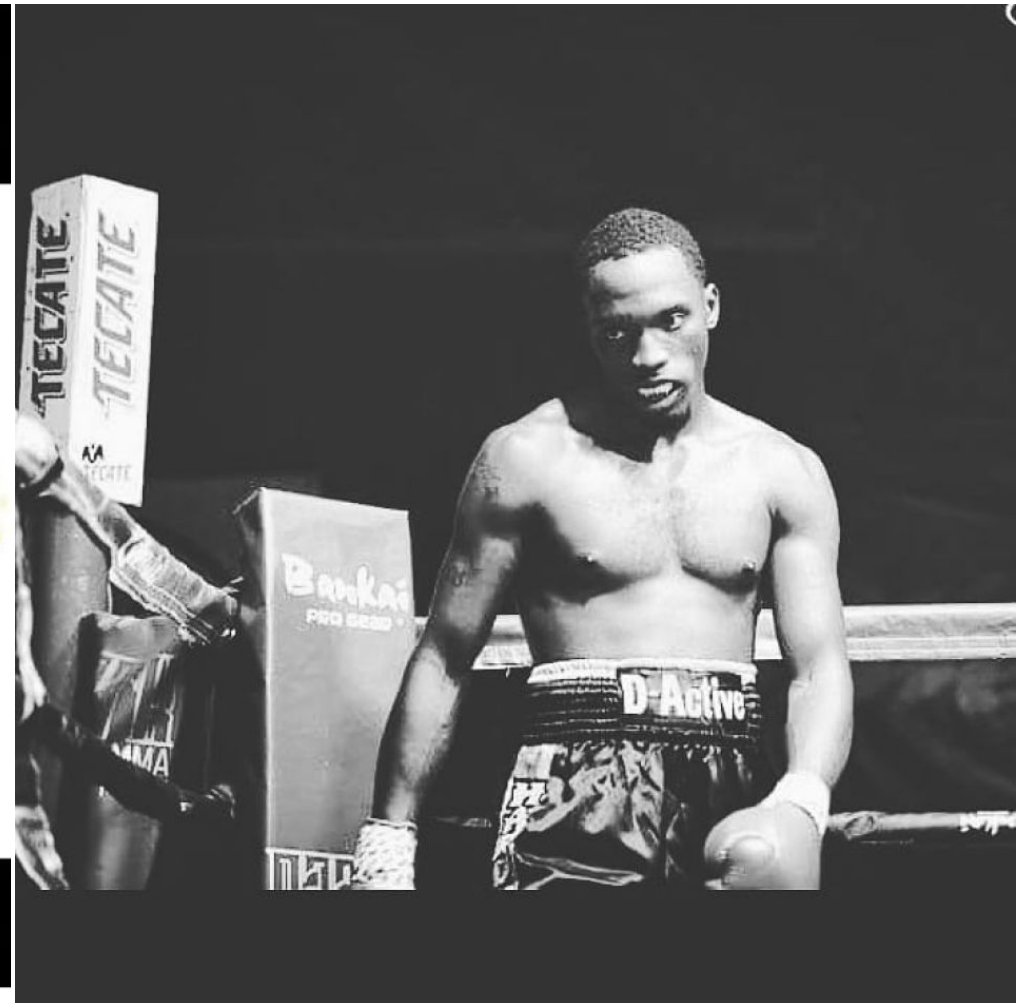

MIPM MODELS

Darius Harris

Height : 5'11" / 180 cm | Waist : 34" / 86 cm | Hair Colour : Black | Eyes : Brown

MPM MODELS

RBA's PRO SHOWCASE

Featuring **Darios D'Active/NSG Harris**

Undeafated **5 - 0**

1660 Chicago Ave Suite M3 Riverside 92507

5pm
May 3rd

Giveaway
Q & A
Open Workout / Pictures
Fight Tickets

Darios Harris

Height : 5'11" / 180 cm | Waist : 34" / 86 cm | Hair Colour : Black | Eyes : Brown

MPM MODELS

Darius Harris

Height : 5'11" / 180 cm | Waist : 34" / 86 cm | Hair Colour : Black | Eyes : Brown

MIPM MODELS

Darius Harris

Height : 5'11" / 180 cm | Waist : 34" / 86 cm | Hair Colour : Black | Eyes : Brown

MIPM MODELS

"D-ACTIVE"
DARIOUS HARRIS

ON THE PHONE

#NSG

Darius Harris

Height : 5'11" / 180 cm | Waist : 34" / 86 cm | Hair Colour : Black | Eyes : Brown

MIPM MODELS

BOXING
Sunday, July 7th, 2019
Darius "D-Active/NSG" Harris

Globe Theatre
740 S. Broadway
Los Angeles, CA 90014