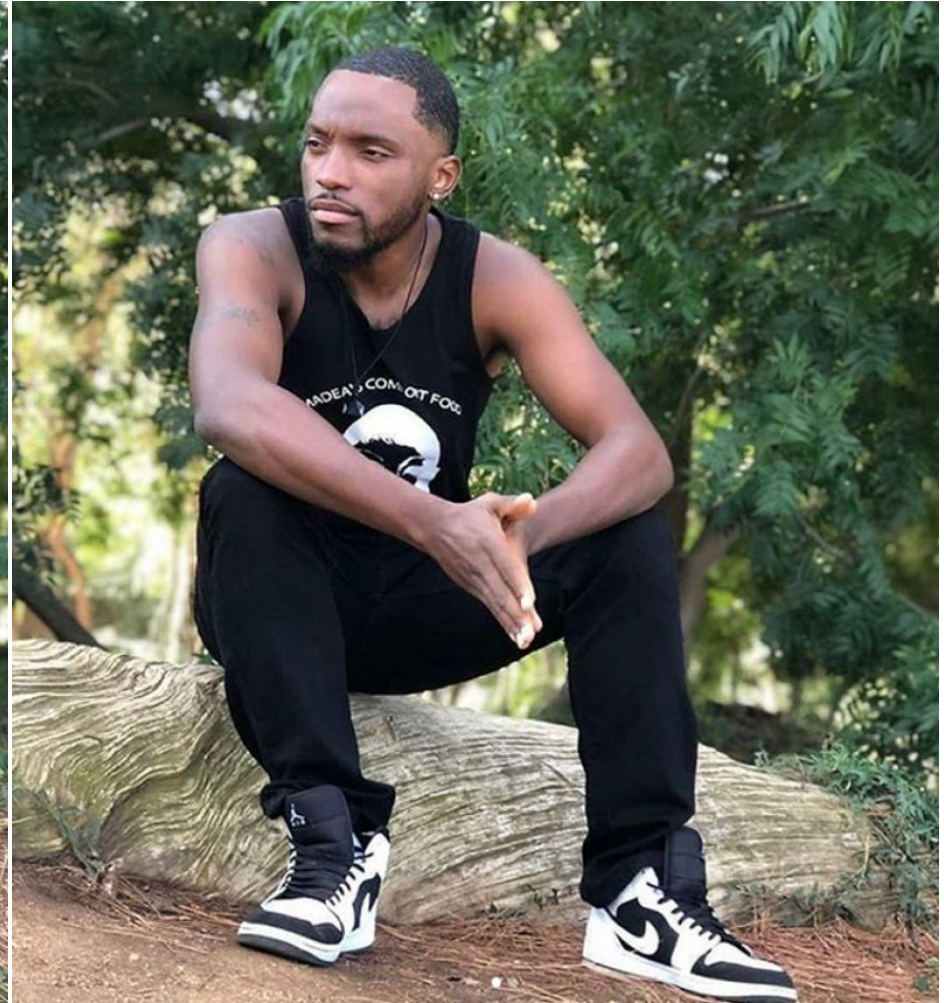

MIPM MODELS

Darius Harris

Height : 5'11" / 180 cm | Waist : 34" / 86 cm | Hair Colour : Black | Eyes : Brown

MPM MODELS

Darius Harris

Height : 5'11" / 180 cm | Waist : 34" / 86 cm | Hair Colour : Black | Eyes : Brown

MIPM MODELS

Darius Harris

Height : 5'11" / 180 cm | Waist : 34" / 86 cm | Hair Colour : Black | Eyes : Brown

MIPM MODELS

Darius Harris

Height : 5'11" / 180 cm | Waist : 34" / 86 cm | Hair Colour : Black | Eyes : Brown

MPM MODELS

Darius Harris

Height : 5'11" / 180 cm | Waist : 34" / 86 cm | Hair Colour : Black | Eyes : Brown

MIPM MODELS

KO High
BOXING
Sunday, July 7th, 2019
Darius "D-Active/NSG" Harris

Globe Theatre
740 S. Broadway
Los Angeles, CA 90014