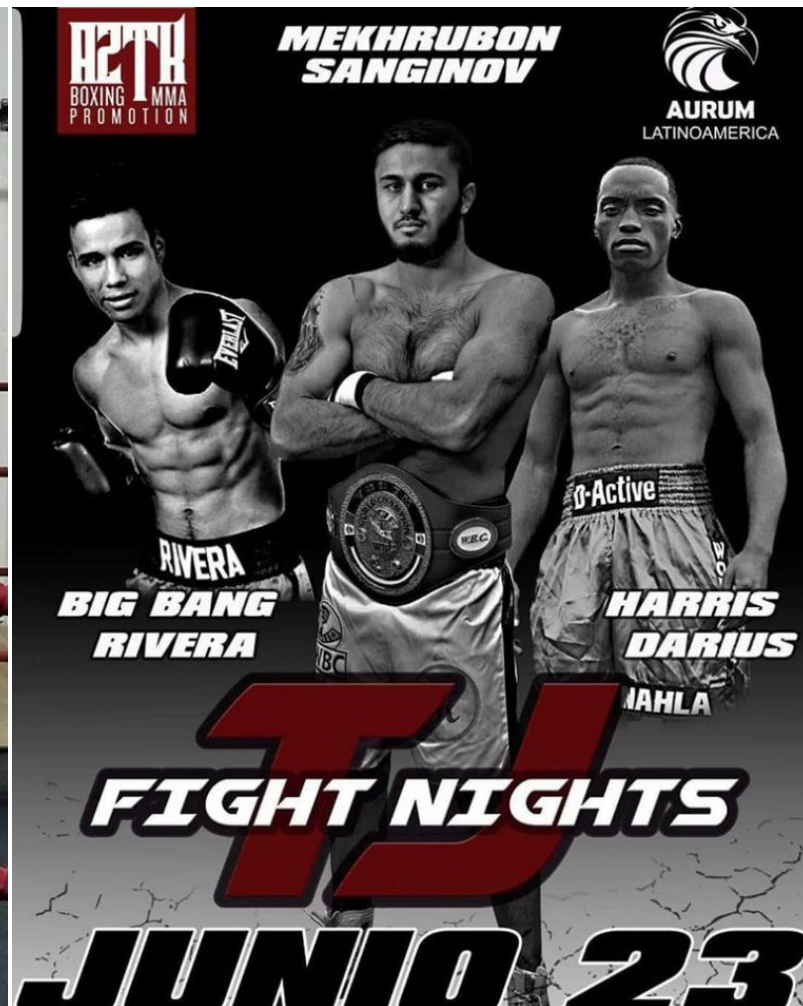

5pm
May 3rd

Giveaway
Q & A
Open Workout / Pictures
Fight Tickets

Darios Harris

Height : 5'11" / 180 cm | Waist : 34" / 86 cm | Hair Colour : Black | Eyes : Brown

MPM MODELS

Darius Harris

Height : 5'11" / 180 cm | Waist : 34" / 86 cm | Hair Colour : Black | Eyes : Brown