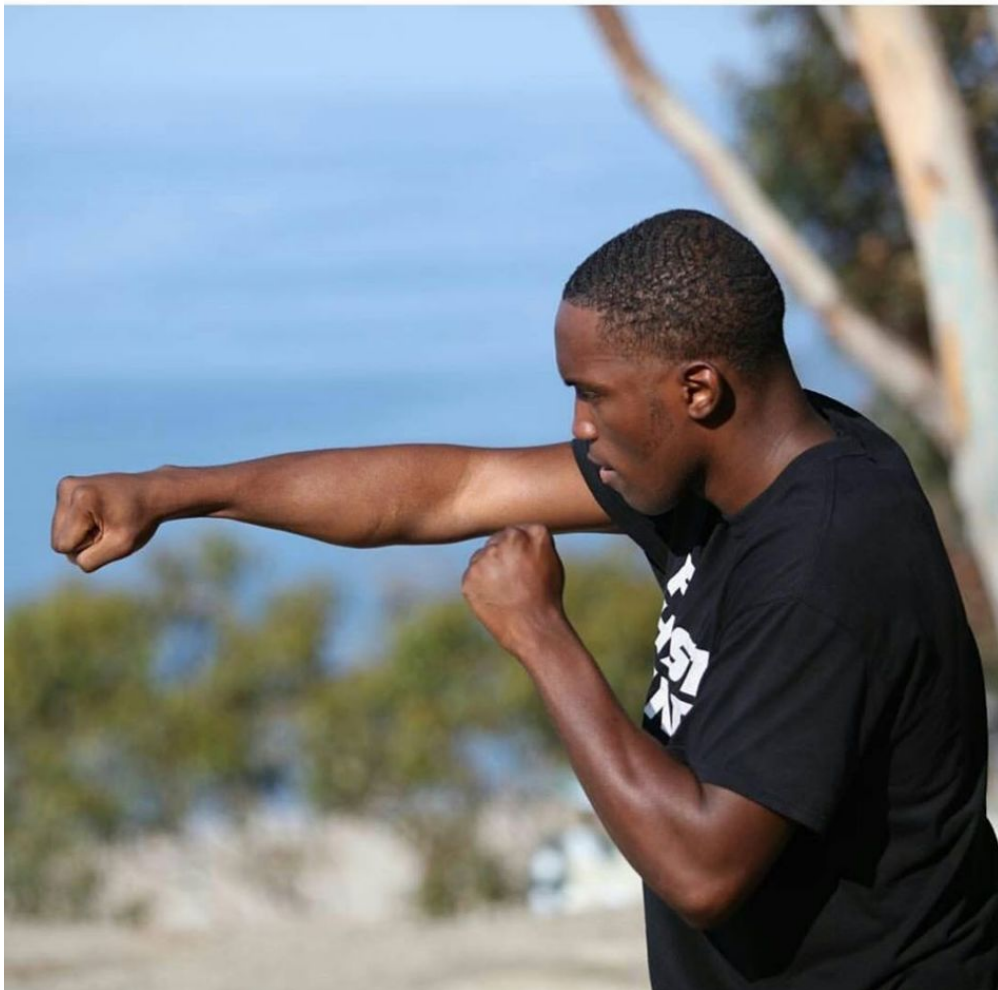

MPM MODELS

Darius Harris

Height : 5'11" / 180 cm | Waist : 34" / 86 cm | Hair Colour : Black | Eyes : Brown

MIPM MODELS

KO High
BOXING
Sunday, July 7th, 2019
Darius "D-Active/NSG" Harris

Globe Theatre
740 S. Broadway
Los Angeles, CA 90014