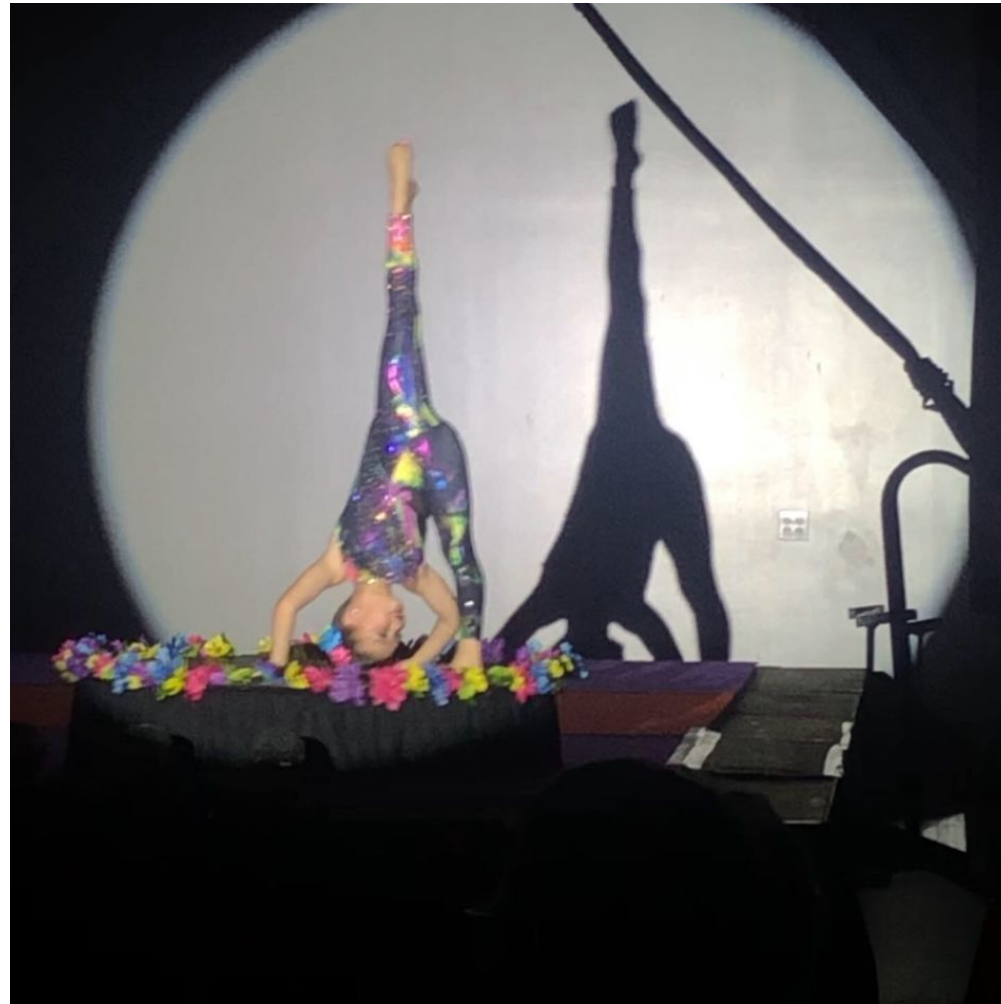

MIPM MODELS

Elley Ludwig

Height : 4'8" / 142 cm | Waist : 25" / 64 cm | Hips : 30" / 76 cm | Hair Colour : Brown | Eyes : Green

MIPM MODELS

Elley Ludwig

Height : 4'8" / 142 cm | Waist : 25" / 64 cm | Hips : 30" / 76 cm | Hair Colour : Brown | Eyes : Green

MPM MODELS

Elley Ludwig

Height : 4'8" / 142 cm | Waist : 25" / 64 cm | Hips : 30" / 76 cm | Hair Colour : Brown | Eyes : Green