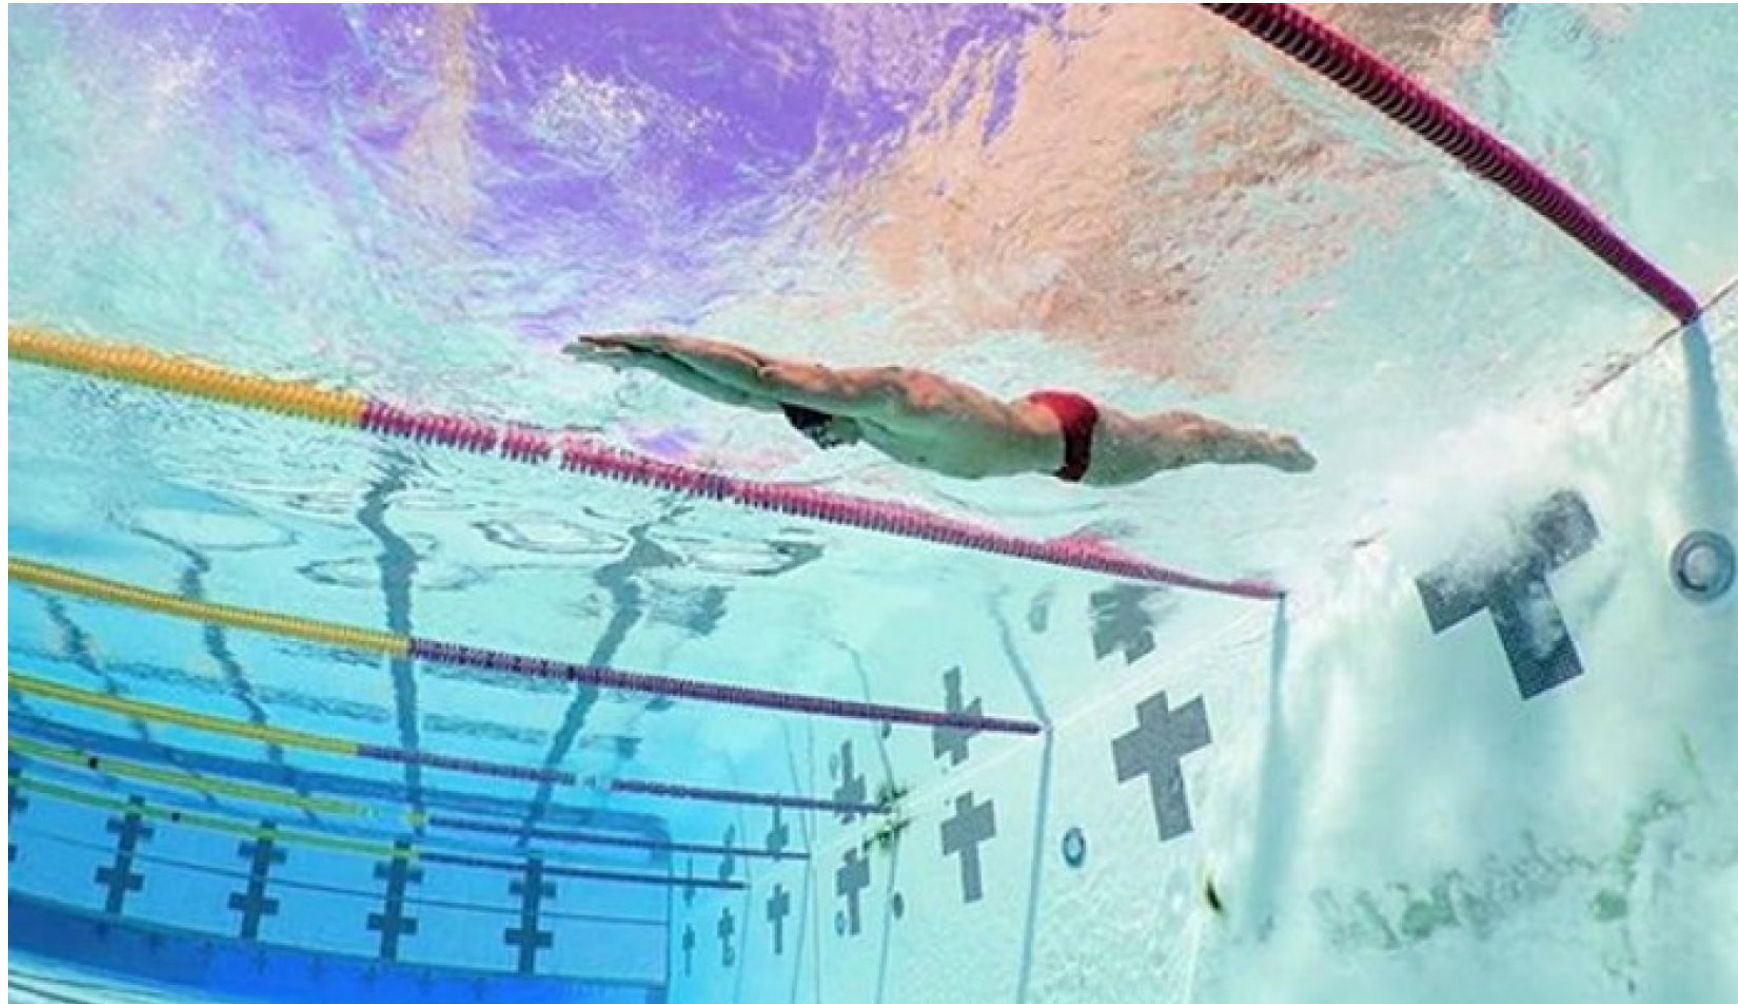

MIPM MODELS

Azad Al-Barazi

Height : 6'7" / 201 cm | Hair Colour : Black | Eyes : Brown