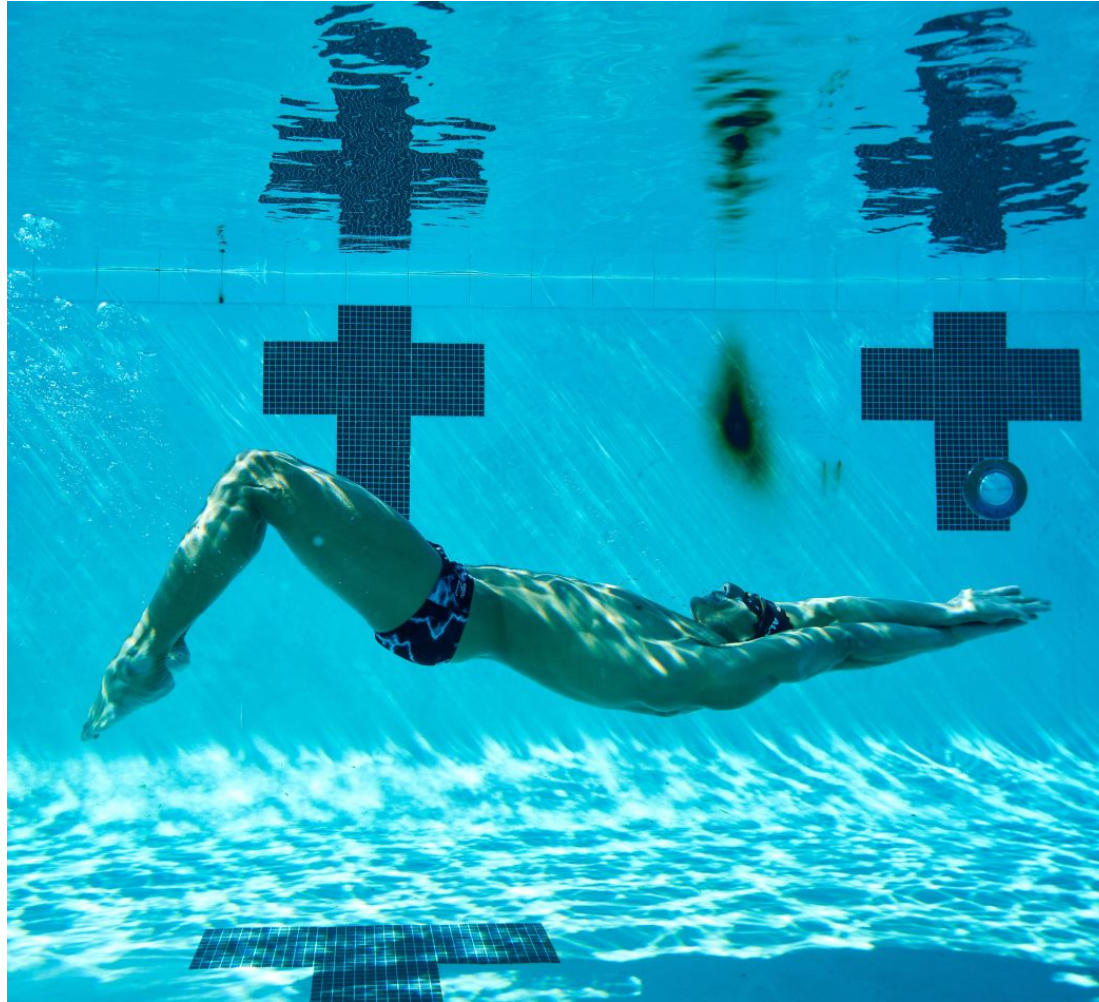

MIPM MODELS

Azad Al-Barazi

Height : 6'7" / 201 cm | Hair Colour : Black | Eyes : Brown