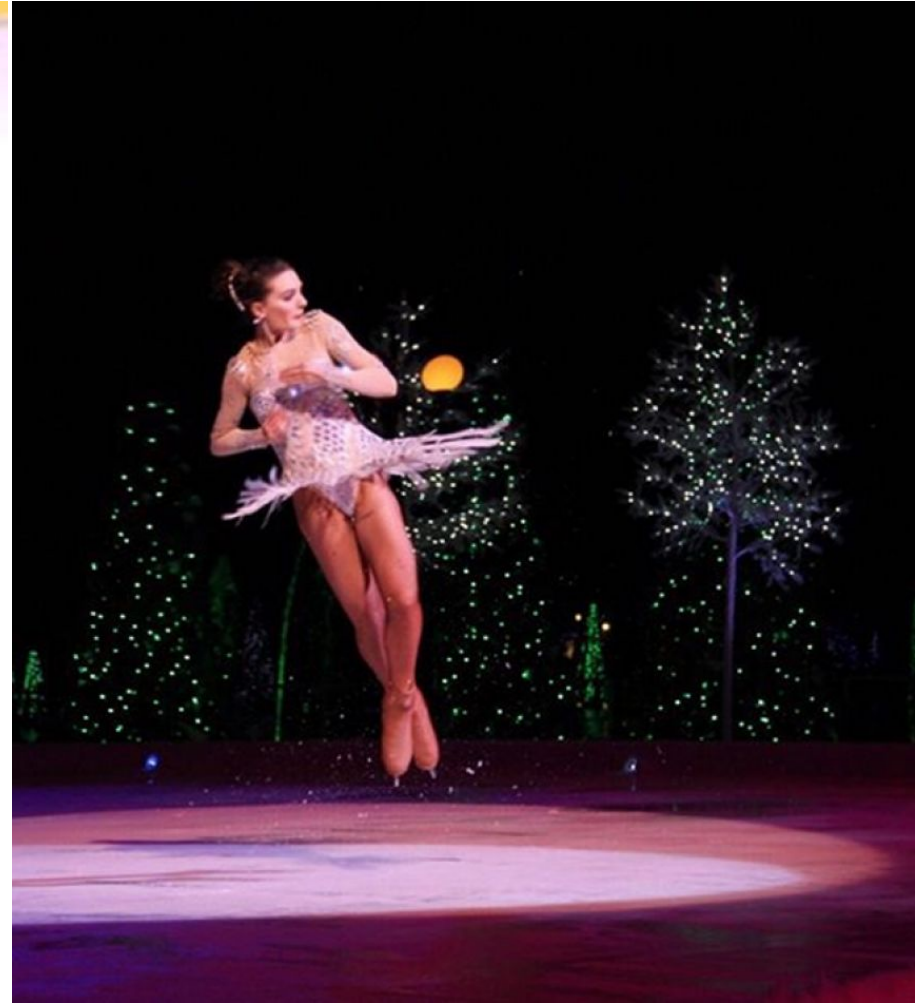

MIPM MODELS

Maddison Bullock

Height : 5'4" / 163 cm | Bust : 34" / 86 cm | Hair Colour : Brown | Eyes : Brown