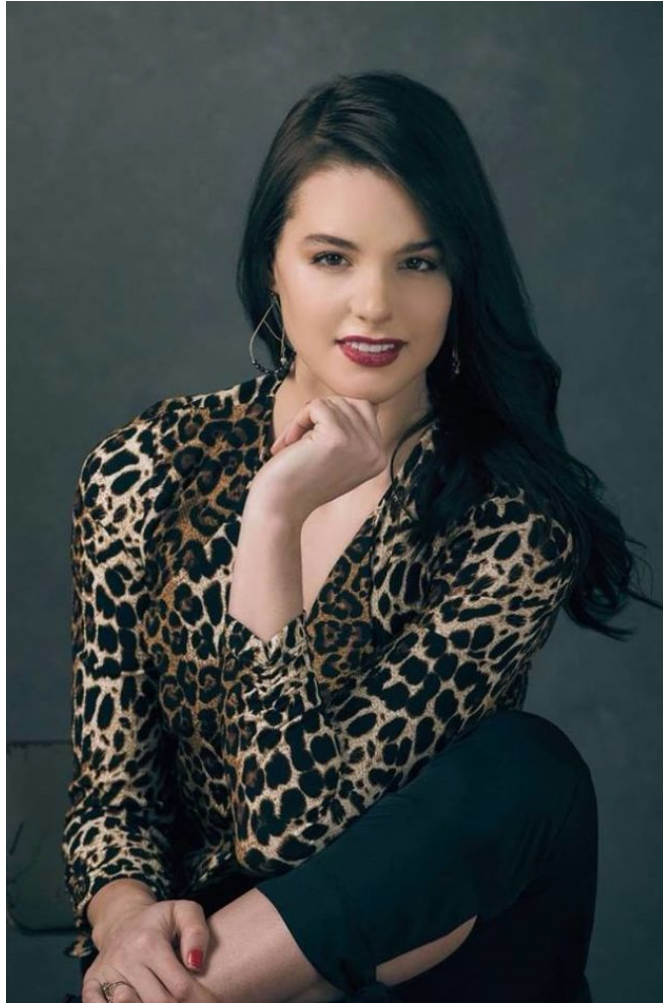

MPM MODELS

Maddison Bullock

Height : 5'4" / 163 cm | Bust : 34" / 86 cm | Hair Colour : Brown | Eyes : Brown

MIPM MODELS

Maddison Bullock

Height : 5'4" / 163 cm | Bust : 34" / 86 cm | Hair Colour : Brown | Eyes : Brown

MIPM MODELS

Maddison Bullock

Height : 5'4" / 163 cm | Bust : 34" / 86 cm | Hair Colour : Brown | Eyes : Brown

MIPM MODELS

Maddison Bullock

Height : 5'4" / 163 cm | Bust : 34" / 86 cm | Hair Colour : Brown | Eyes : Brown

MIPM MODELS

Maddison Bullock

Height : 5'4" / 163 cm | Bust : 34" / 86 cm | Hair Colour : Brown | Eyes : Brown

MPM MODELS

Maddison Bullock

Height : 5'4" / 163 cm | Bust : 34" / 86 cm | Hair Colour : Brown | Eyes : Brown

MPM MODELS

Maddison Bullock

Height : 5'4" / 163 cm | Bust : 34" / 86 cm | Hair Colour : Brown | Eyes : Brown

MPM MODELS

Maddison Bullock

Height : 5'4" / 163 cm | Bust : 34" / 86 cm | Hair Colour : Brown | Eyes : Brown