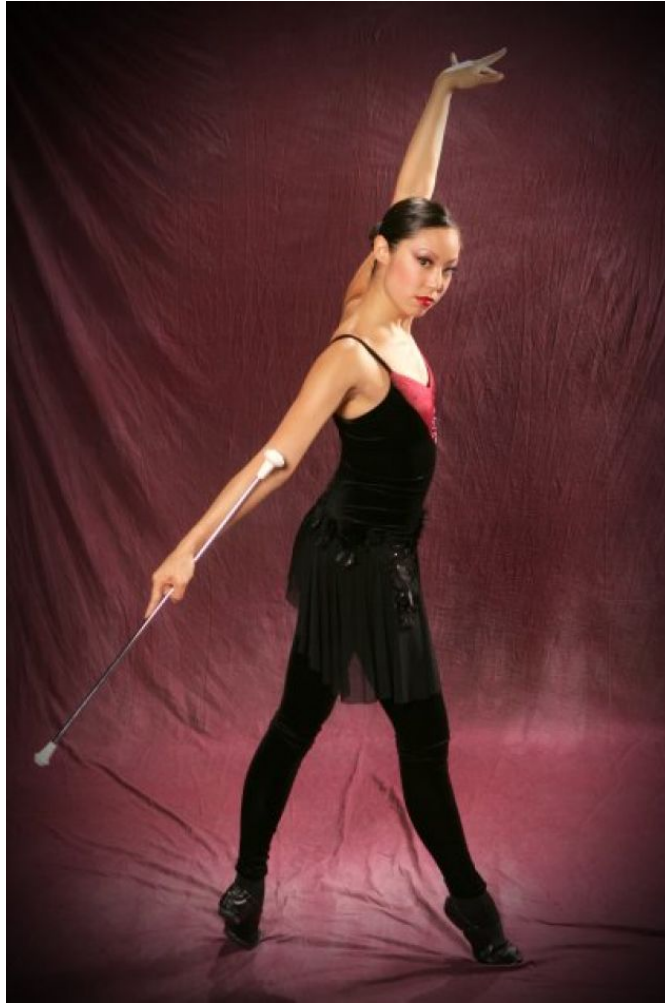

Monica Lee

MIPM MODELS

Monica Lee

Height : 5'5" / 165 cm | Bust : 32" / 81 cm | Waist : 25.5" / 65 cm | Hips : 34" / 86 cm | Shoe : 7.0 US / 5.0 UK | Hair Colour : Black | Eyes : Brown