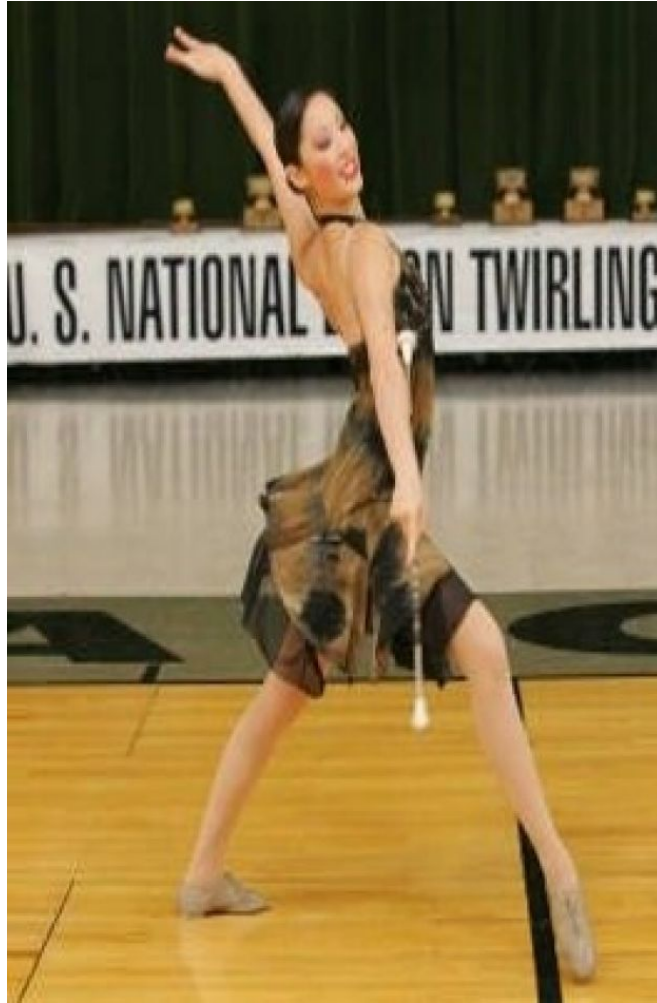

Monica Lee

MPM MODELS

Monica Lee

Height : 5'5" / 165 cm | Bust : 32" / 81 cm | Waist : 25.5" / 65 cm | Hips : 34" / 86 cm | Shoe : 7.0 US / 5.0 UK | Hair Colour : Black | Eyes : Brown