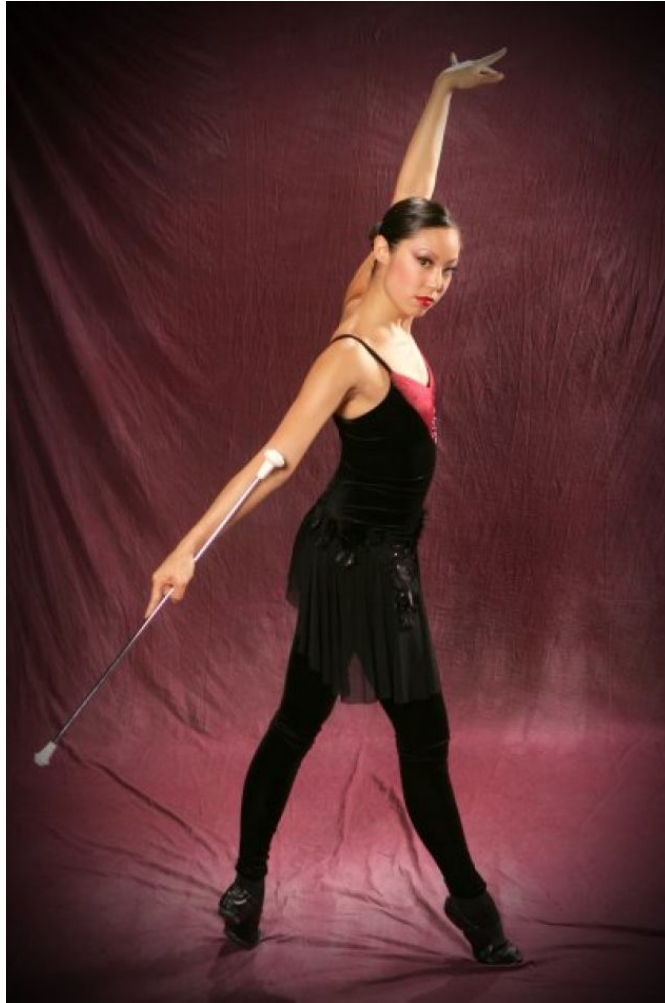

MIPM MODELS

Monica Lee

Height : 5'5" / 165 cm | Bust : 32" / 81 cm | Waist : 25.5" / 65 cm | Hips : 34" / 86 cm | Shoe : 7.0 US / 5.0 UK | Hair Colour : Black | Eyes : Brown

MIPM MODELS

Monica Lee

Height : 5'5" / 165 cm | Bust : 32" / 81 cm | Waist : 25.5" / 65 cm | Hips : 34" / 86 cm | Shoe : 7.0 US / 5.0 UK | Hair Colour : Black | Eyes : Brown

MIPM MODELS

Monica Lee

Height : 5'5" / 165 cm | Bust : 32" / 81 cm | Waist : 25.5" / 65 cm | Hips : 34" / 86 cm | Shoe : 7.0 US / 5.0 UK | Hair Colour : Black | Eyes : Brown

MPM MODELS

Monica Lee

Height : 5'5" / 165 cm | Bust : 32" / 81 cm | Waist : 25.5" / 65 cm | Hips : 34" / 86 cm | Shoe : 7.0 US / 5.0 UK | Hair Colour : Black | Eyes : Brown