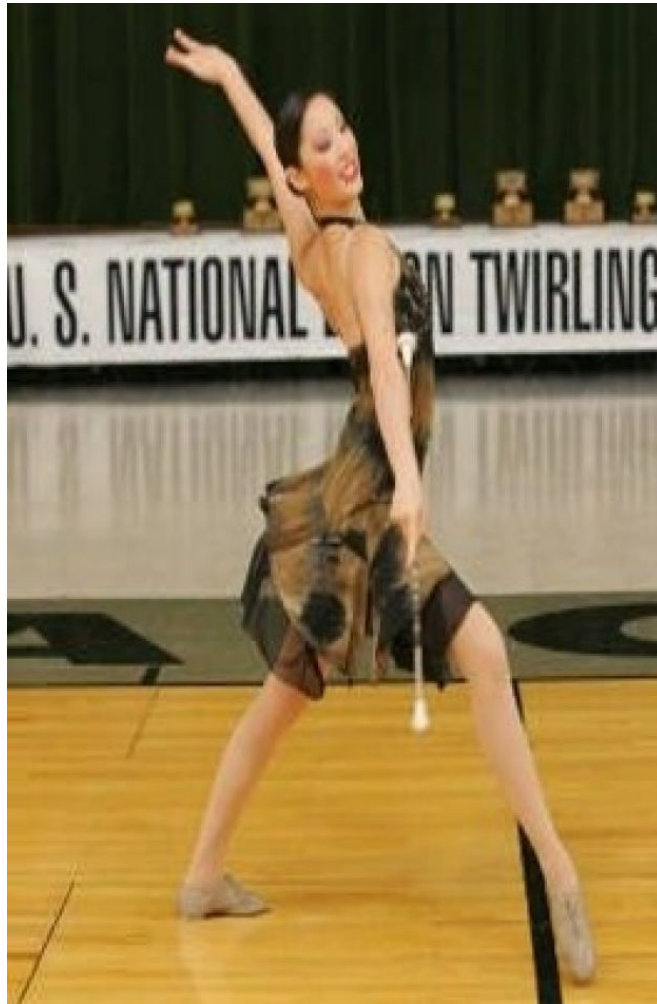

Monica Lee

MPM MODELS

Monica Lee

Height : 5'5" / 165 cm | Bust : 32" / 81 cm | Waist : 25.5" / 65 cm | Hips : 34" / 86 cm | Shoe : 7.0 US / 5.0 UK | Hair Colour : Black | Eyes : Brown