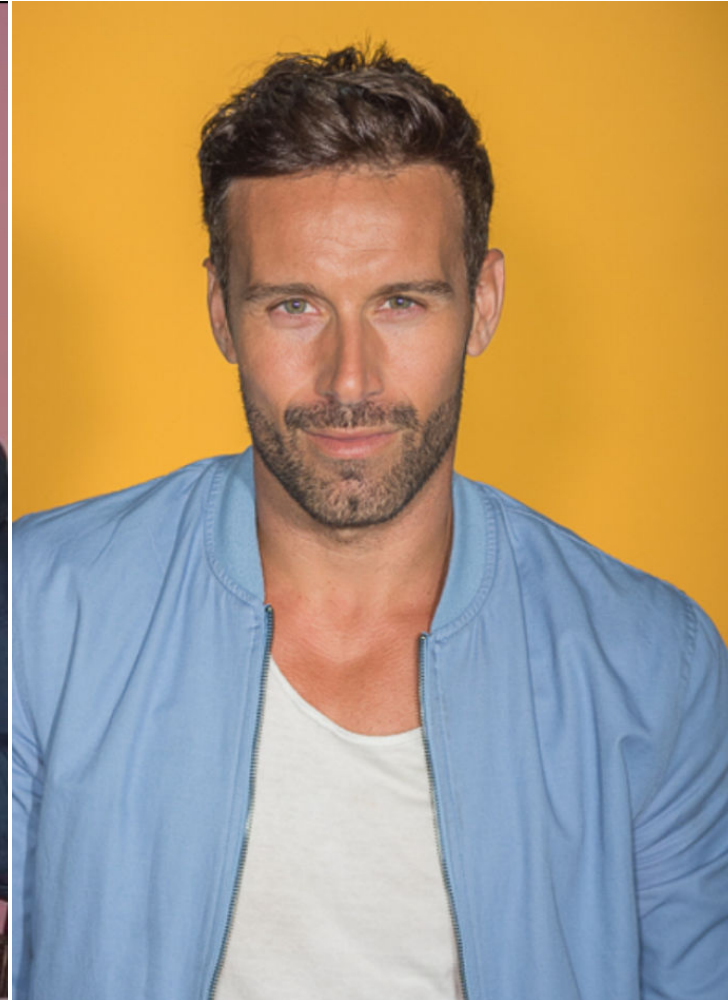

MIPM MODELS

Karim Barcelo

Height : 6'0" / 183 cm | Waist : 34" / 86 cm | Chest : 40" / 102 cm | Hips : 41" / 104 cm | Hair Colour : Brown | Eyes : Green