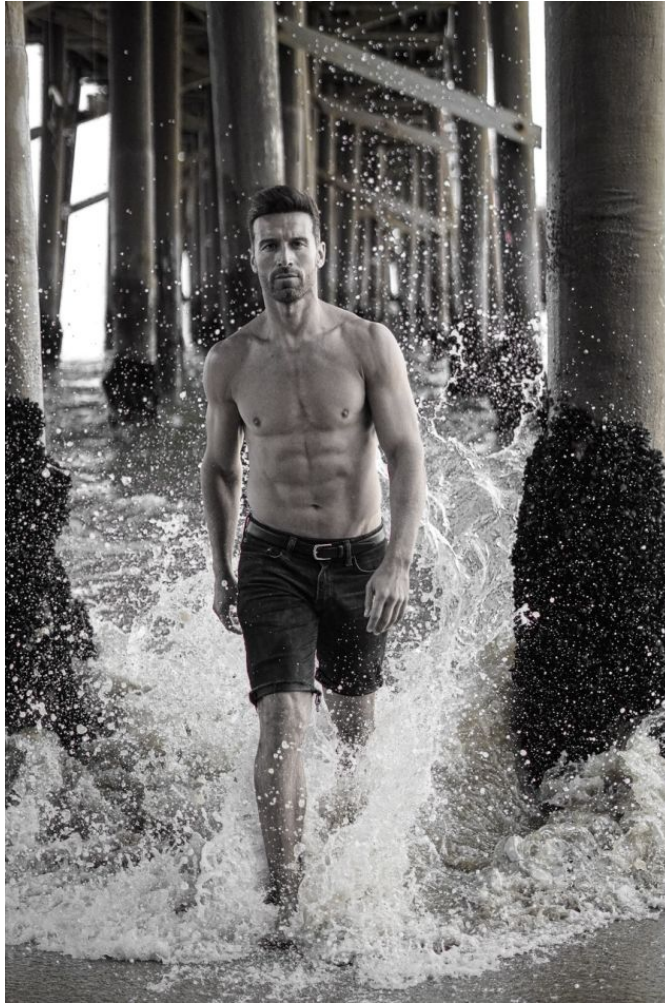

MPM MODELS

Karim Barcelo

Height : 6'0" / 183 cm | Waist : 34" / 86 cm | Chest : 40" / 102 cm | Hips : 41" / 104 cm | Hair Colour : Brown | Eyes : Green