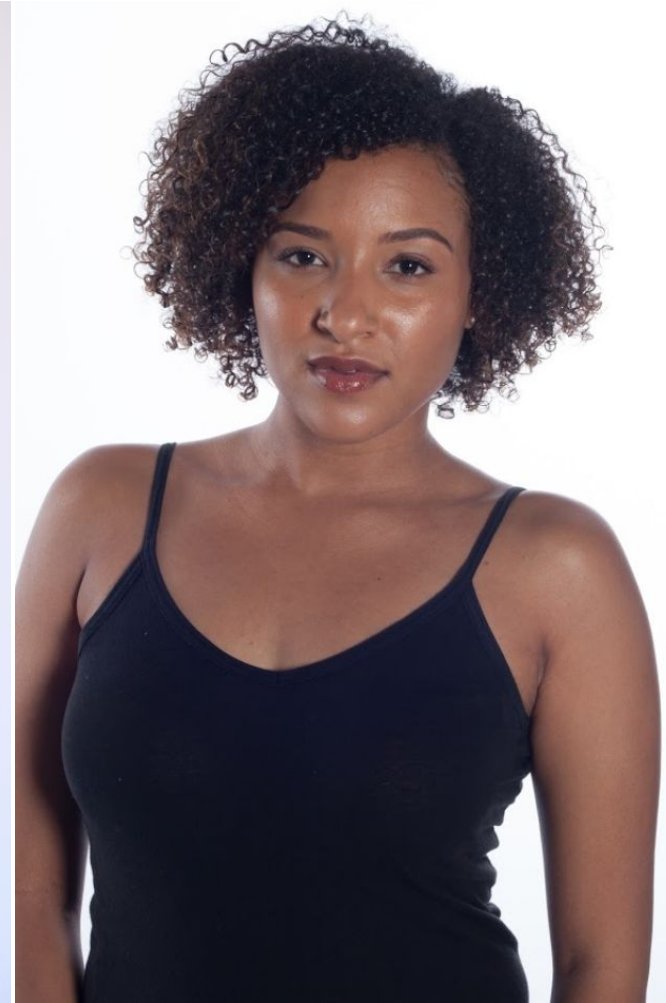

MIPM MODELS

Randahl Brisco

Height : 5'8.5" / 174 cm | Bust : 37" / 94 cm | Waist : 29.5" / 75 cm | Hips : 40.5" / 103 cm | Shoe : 9.0 US / 6.5 UK | Hair Colour : Brown | Eyes : Brown

MPM MODELS

Randahl Brisco

Height : 5'8.5" / 174 cm | Bust : 37" / 94 cm | Waist : 29.5" / 75 cm | Hips : 40.5" / 103 cm | Shoe : 9.0 US / 6.5 UK | Hair Colour : Brown | Eyes : Brown

MPM MODELS

Randahl Brisco

Height : 5'8.5" / 174 cm | Bust : 37" / 94 cm | Waist : 29.5" / 75 cm | Hips : 40.5" / 103 cm | Shoe : 9.0 US / 6.5 UK | Hair Colour : Brown | Eyes : Brown

MPM MODELS

Randahl Brisco

Height : 5'8.5" / 174 cm | Bust : 37" / 94 cm | Waist : 29.5" / 75 cm | Hips : 40.5" / 103 cm | Shoe : 9.0 US / 6.5 UK | Hair Colour : Brown | Eyes : Brown