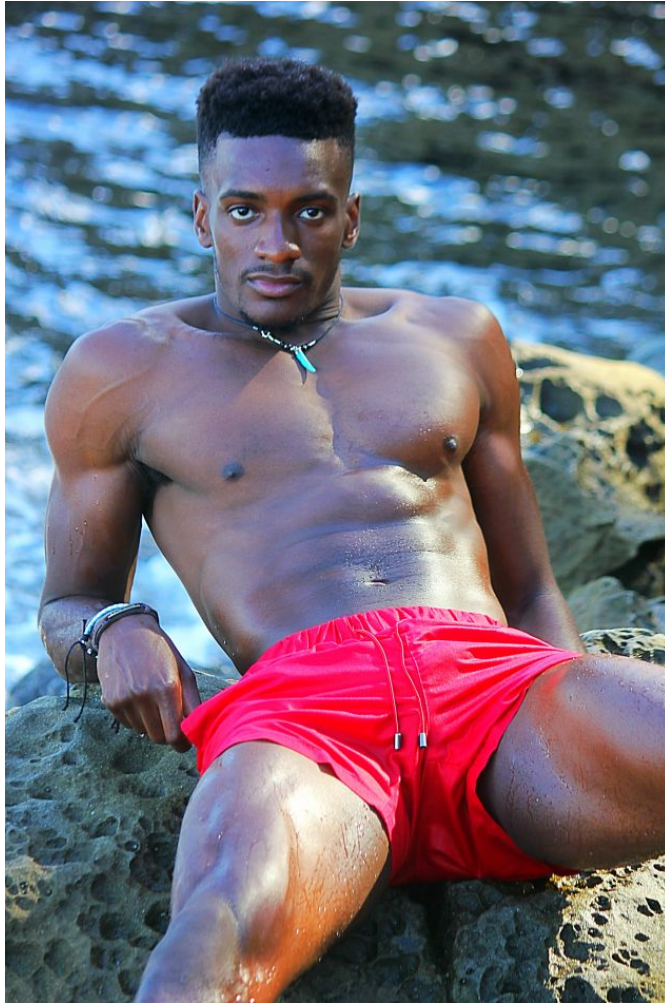

MPM MODELS

Obi Nwankwo

Height : 6'1" / 185 cm | Waist : 32" / 81 cm | Chest : 39" / 99 cm | Hips : 38.5" / 98 cm | Hair Colour : Black | Eyes : Brown