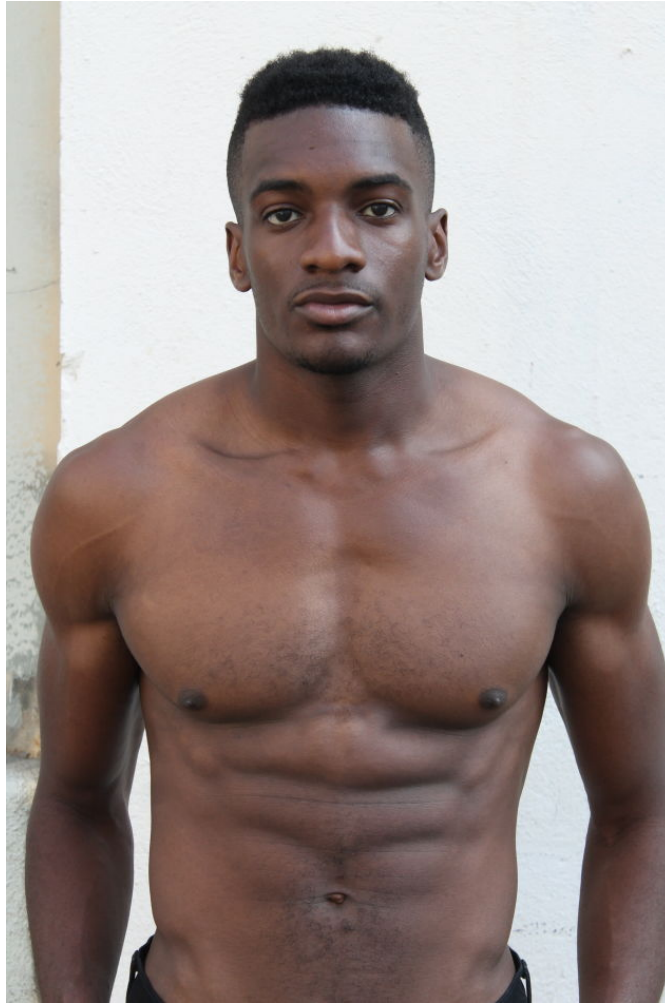

MPM MODELS

Obi Nwankwo

Height : 6'1" / 185 cm | Waist : 32" / 81 cm | Chest : 39" / 99 cm | Hips : 38.5" / 98 cm | Hair Colour : Black | Eyes : Brown