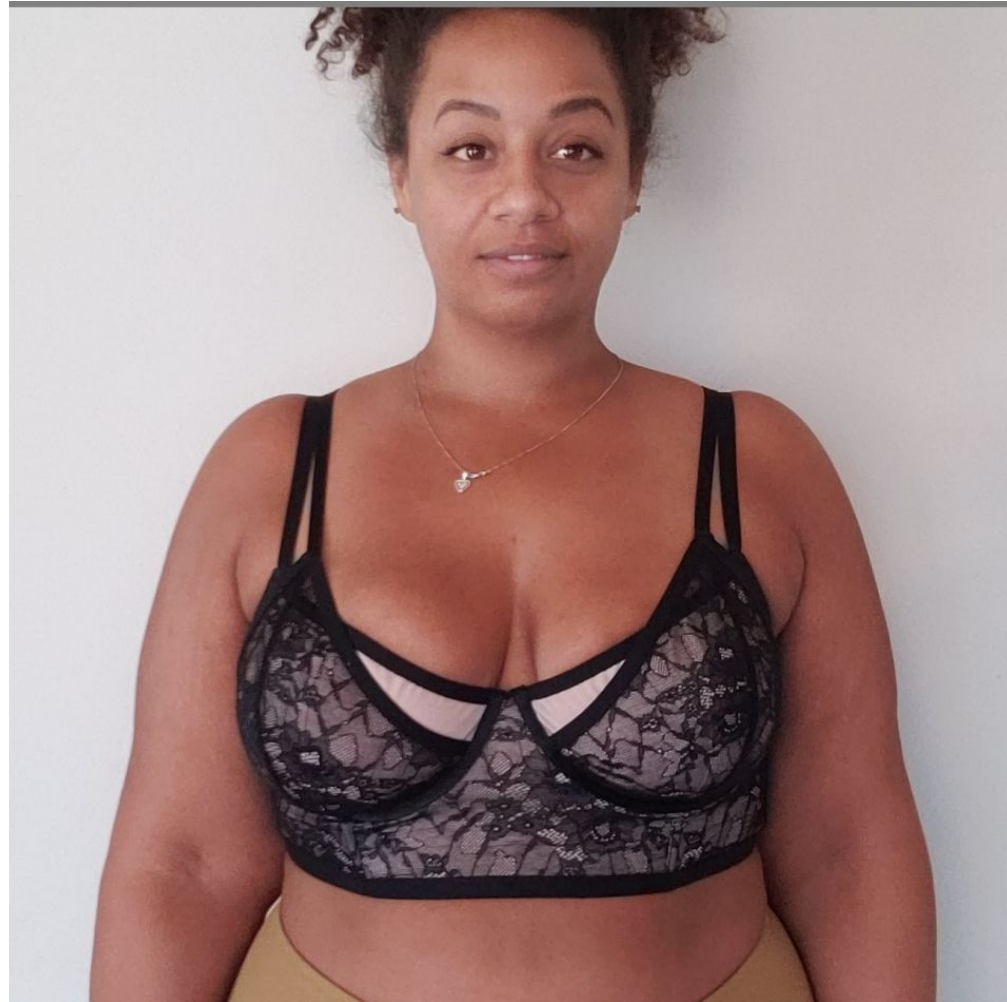

Misty Marie

MPM MODELS

Misty Marie

Height : 5'8" / 173 cm | Bust : 44" / 112 cm | Waist : 39" / 99 cm | Hips : 49" / 124 cm | Shoe : 9.0 US / 6.5 UK | Hair Colour : Brown | Eyes : Brown