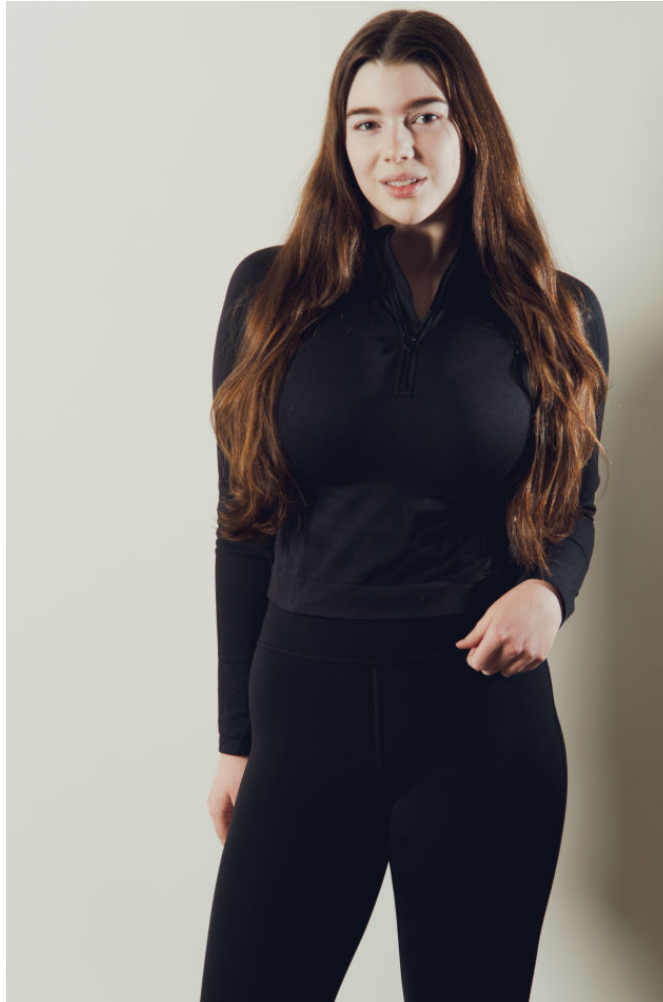

Height : 5'10" / 178 cm | Bust : 39.5" / 100 cm | Waist : 29" / 74 cm | Hips : 41" / 104 cm | Shoe : 8.0 US / 6.0 UK | Hair Colour : Brown | Eyes : Hazel

MPM MODELS

Samantha Pruit

Height : 5'10" / 178 cm | Bust : 39.5" / 100 cm | Waist : 29" / 74 cm | Hips : 41" / 104 cm | Shoe : 8.0 US / 6.0 UK | Hair Colour : Brown | Eyes : Hazel

MPM MODELS

Samantha Pruit

Height : 5'10" / 178 cm | Bust : 39.5" / 100 cm | Waist : 29" / 74 cm | Hips : 41" / 104 cm | Shoe : 8.0 US / 6.0 UK | Hair Colour : Brown | Eyes : Hazel

MPM MODELS

Samantha Pruitt