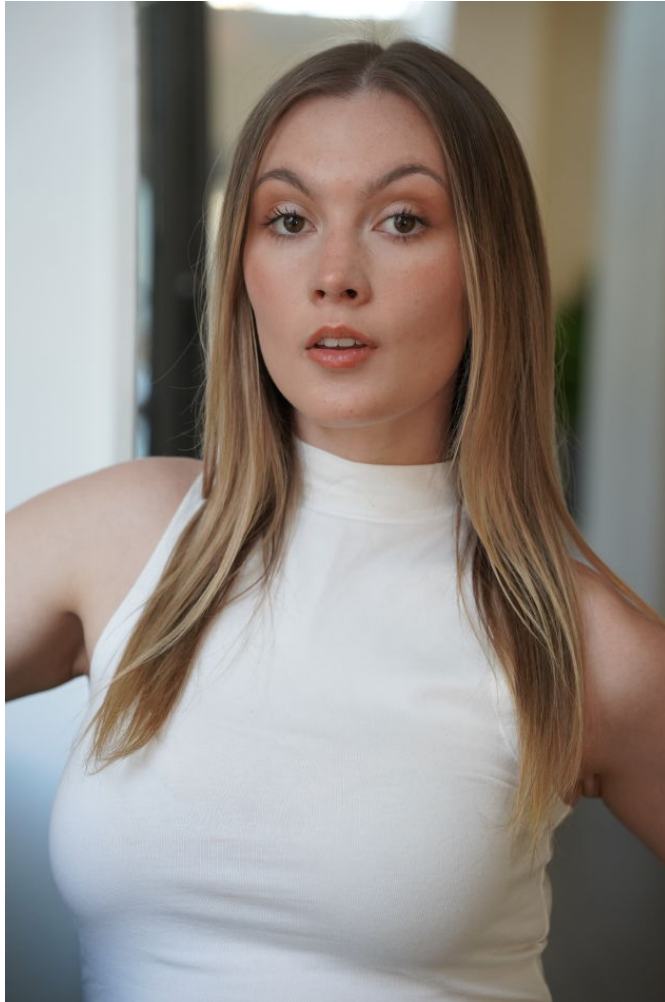

Rose Hamilton

MIPM MODELS

Rose Hamilton

Height : 5'7" / 170 cm | Bust : 35" / 89 cm | Waist : 27.5" / 70 cm | Hips : 37" / 94 cm | Shoe : 8.0 US / 6.0 UK | Hair Colour : Chestnut | Eyes : Brown