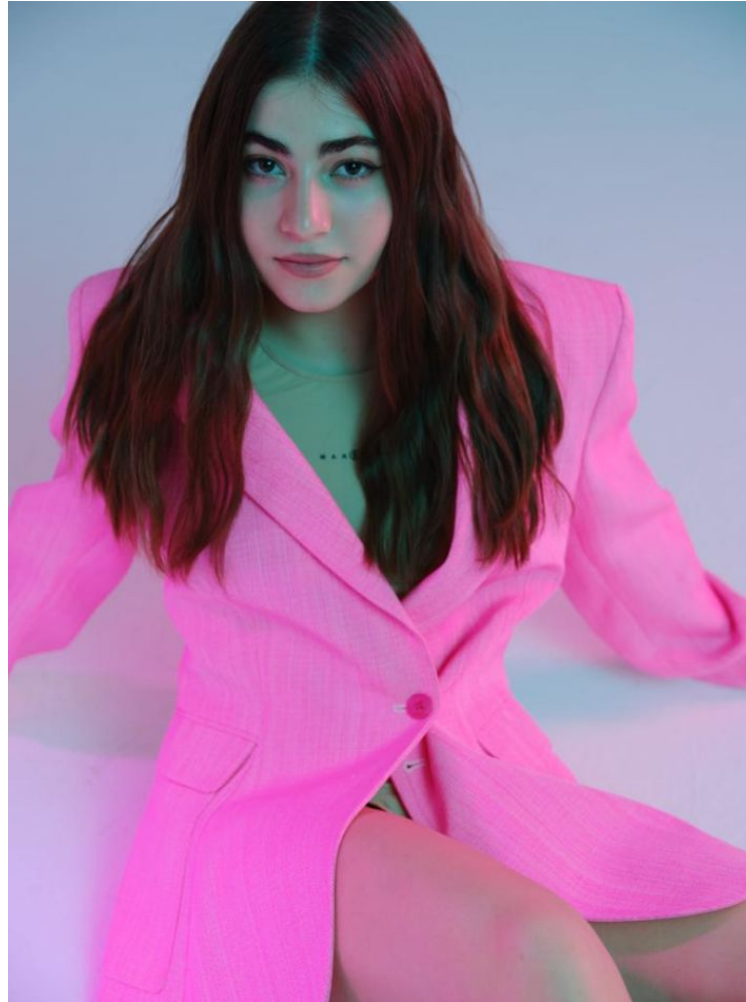

Marisha Navoian

MIPM MODELS

Marisha Navoian

Height : 5'2" / 157 cm | Bust : 33" / 84 cm | Waist : 26" / 66 cm | Hips : 34" / 86 cm | Shoe : 6.0 US / 4.0 UK | Hair Colour : Brunette | Eyes : Light Brown