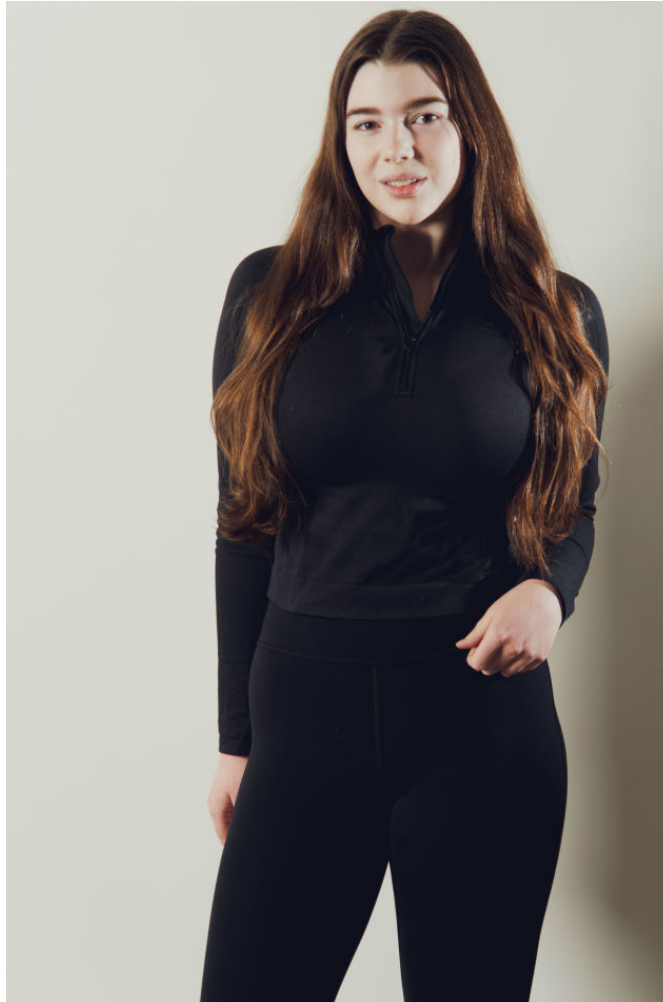

MPM MODELS

Samantha Pruit

Height : 5'10" / 178 cm | Bust : 39.5" / 100 cm | Waist : 29" / 74 cm | Hips : 41" / 104 cm | Shoe : 8.0 US / 6.0 UK | Hair Colour : Brown | Eyes : Hazel

MPM MODELS

Samantha Pruit

Height : 5'10" / 178 cm | Bust : 39.5" / 100 cm | Waist : 29" / 74 cm | Hips : 41" / 104 cm | Shoe : 8.0 US / 6.0 UK | Hair Colour : Brown | Eyes : Hazel

MPM MODELS

Samantha Pruit

Height : 5'10" / 178 cm | Bust : 39.5" / 100 cm | Waist : 29" / 74 cm | Hips : 41" / 104 cm | Shoe : 8.0 US / 6.0 UK | Hair Colour : Brown | Eyes : Hazel