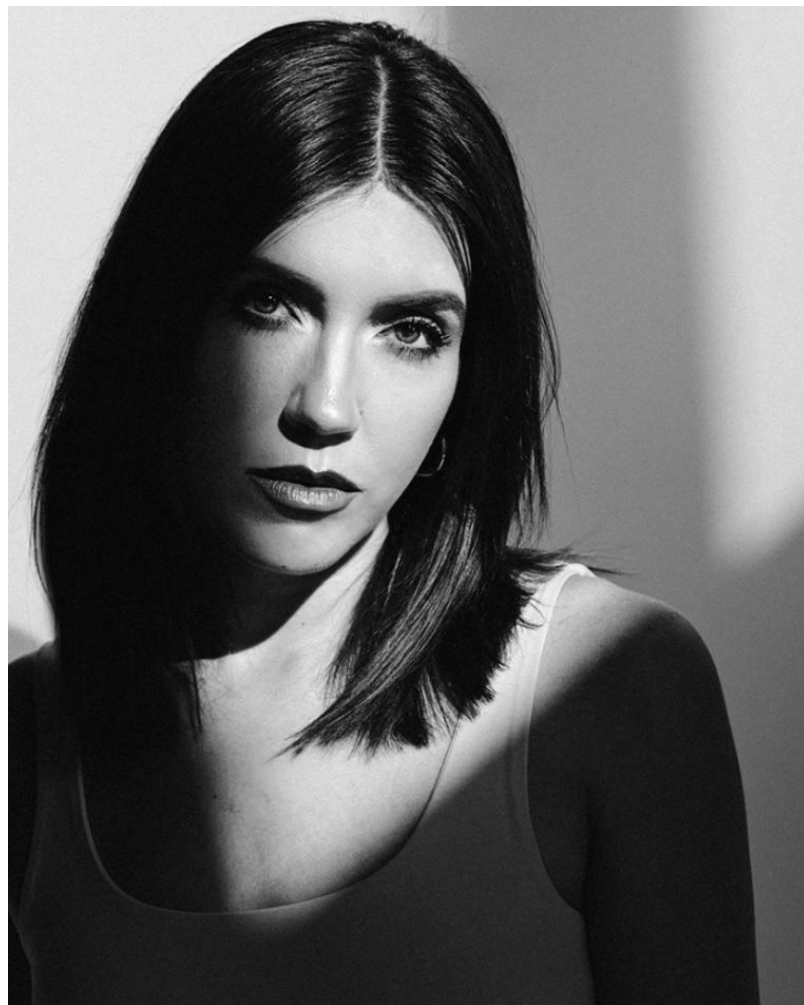

# MPM MODELS

Emily Wilson

Height : 5'7" / 170 cm | Bust : 34.5" / 88 cm | Waist : 26.5" / 67 cm | Hips : 36" / 91 cm | Shoe : 7.5 US / 5.5 UK | Hair Colour : Dark Brown | Eyes : Brown

# MIPM MODELS

Emily Wilson

Height : 5'7" / 170 cm | Bust : 34.5" / 88 cm | Waist : 26.5" / 67 cm | Hips : 36" / 91 cm | Shoe : 7.5 US / 5.5 UK | Hair Colour : Dark Brown | Eyes : Brown