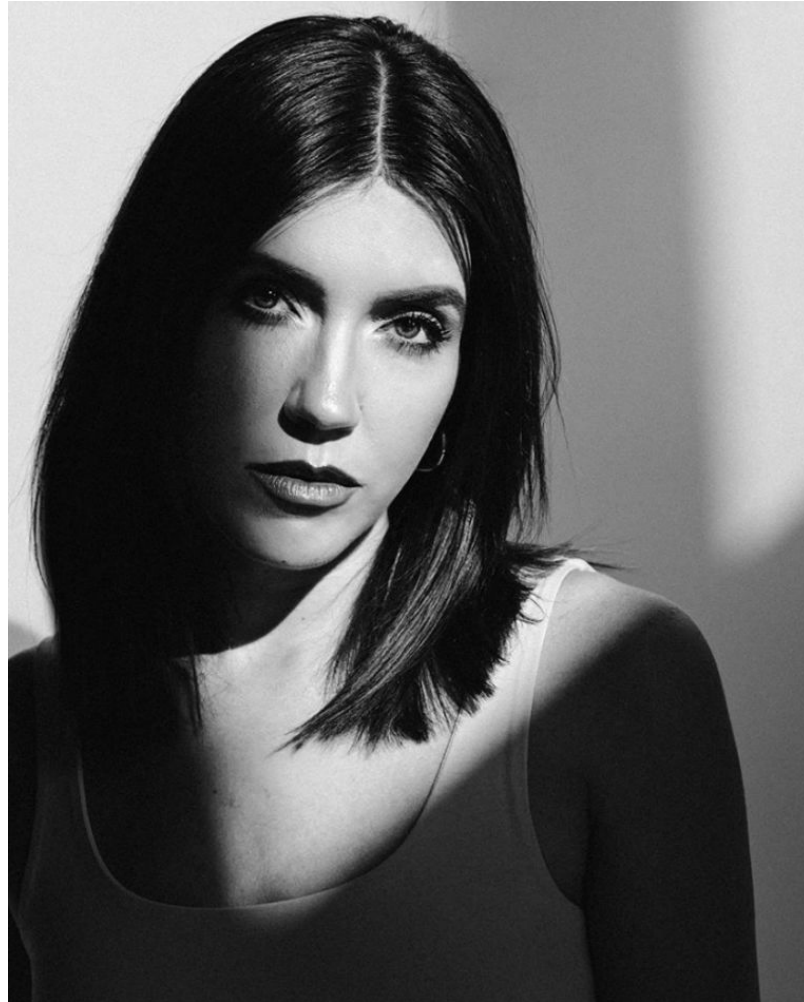

MPM MODELS

Emily Wilson

Height : 5'7" / 170 cm | Bust : 34.5" / 88 cm | Waist : 26.5" / 67 cm | Hips : 36" / 91 cm | Shoe : 7.5 US / 5.5 UK | Hair Colour : Dark Brown | Eyes : Brown

MIPM MODELS

Emily Wilson

Height : 5'7" / 170 cm | Bust : 34.5" / 88 cm | Waist : 26.5" / 67 cm | Hips : 36" / 91 cm | Shoe : 7.5 US / 5.5 UK | Hair Colour : Dark Brown | Eyes : Brown

MPM MODELS

Emily Wilson

Height : 5'7" / 170 cm | Bust : 34.5" / 88 cm | Waist : 26.5" / 67 cm | Hips : 36" / 91 cm | Shoe : 7.5 US / 5.5 UK | Hair Colour : Dark Brown | Eyes : Brown

MIPM MODELS

Emily Wilson

Height : 5'7" / 170 cm | Bust : 34.5" / 88 cm | Waist : 26.5" / 67 cm | Hips : 36" / 91 cm | Shoe : 7.5 US / 5.5 UK | Hair Colour : Dark Brown | Eyes : Brown