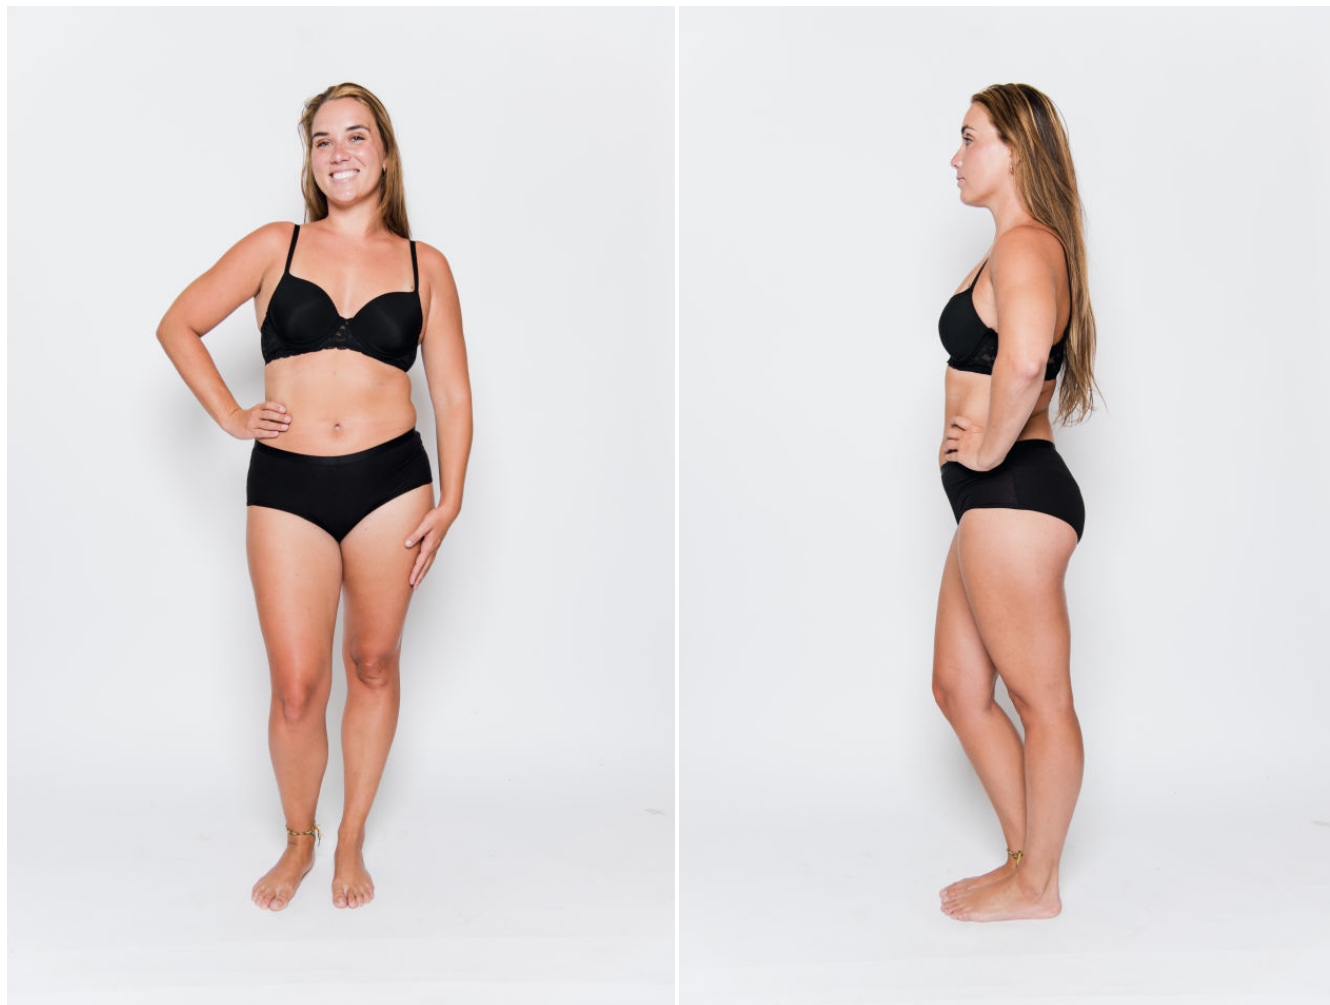

MIPM MODELS

Joanna R Murphy

Height : 5'9" / 175 cm | Bust : 41" / 104 cm | Waist : 33.5" / 85 cm | Hips : 44.5" / 113 cm | Shoe : 10.5 US / 7.5 UK | Hair Colour : Hazel | Eyes : Green

MPM MODELS

Joanna R Murphy

Height : 5'9" / 175 cm | Bust : 41" / 104 cm | Waist : 33.5" / 85 cm | Hips : 44.5" / 113 cm | Shoe : 10.5 US / 7.5 UK | Hair Colour : Hazel | Eyes : Green

MPM MODELS

Joanna R Murphy

Height : 5'9" / 175 cm | Bust : 41" / 104 cm | Waist : 33.5" / 85 cm | Hips : 44.5" / 113 cm | Shoe : 10.5 US / 7.5 UK | Hair Colour : Hazel | Eyes : Green