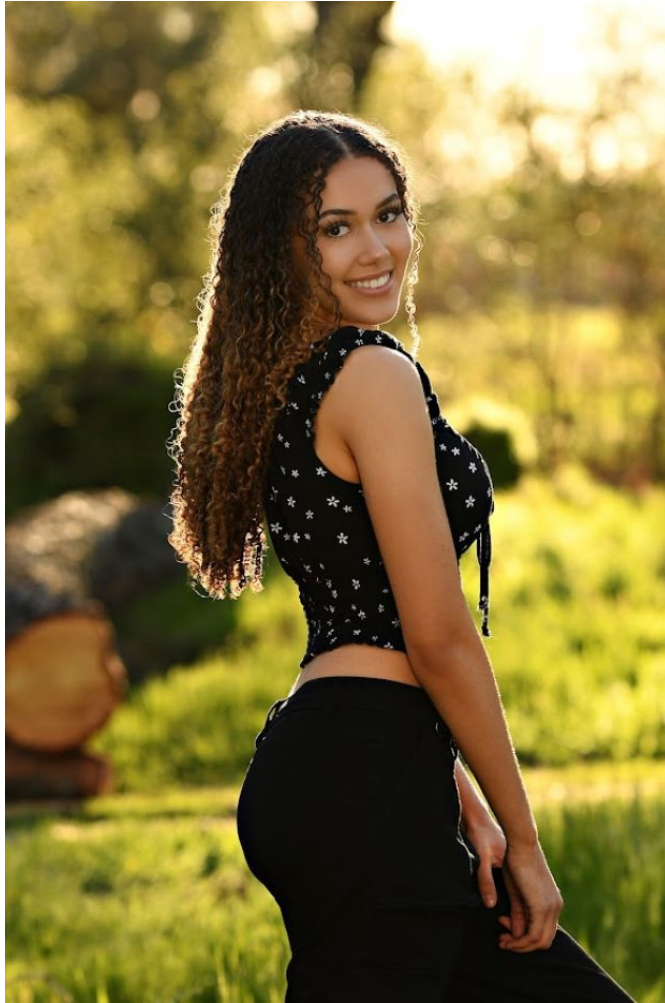

MPM MODELS

Makiya Short

Height : 5'8" / 173 cm | Bust : 35" / 89 cm | Waist : 27" / 69 cm | Hips : 38" / 97 cm | Shoe : 8.0 US / 6.0 UK | Hair Colour : Brown | Eyes : Brown