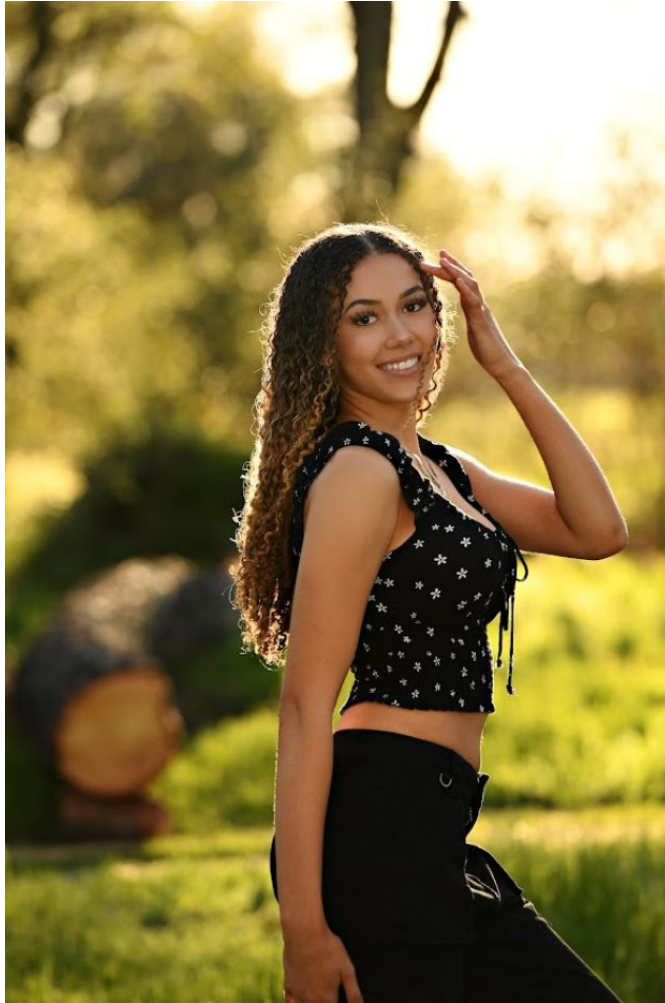

MPM MODELS

Makiya Short

Height : 5'8" / 173 cm | Bust : 35" / 89 cm | Waist : 27" / 69 cm | Hips : 38" / 97 cm | Shoe : 8.0 US / 6.0 UK | Hair Colour : Brown | Eyes : Brown