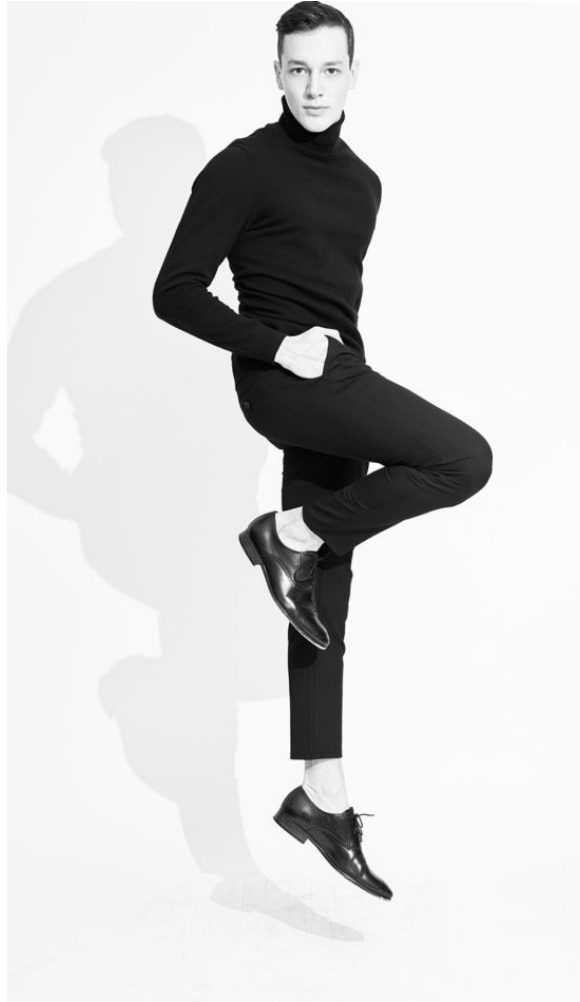

MPM MODELS

David Connor Stephens

Height : 6'1" / 185 cm | Waist : 33" / 84 cm | Chest : 38" / 97 cm | Hips : 39" / 99 cm | Hair Colour : Brown | Eyes : Blue/Green