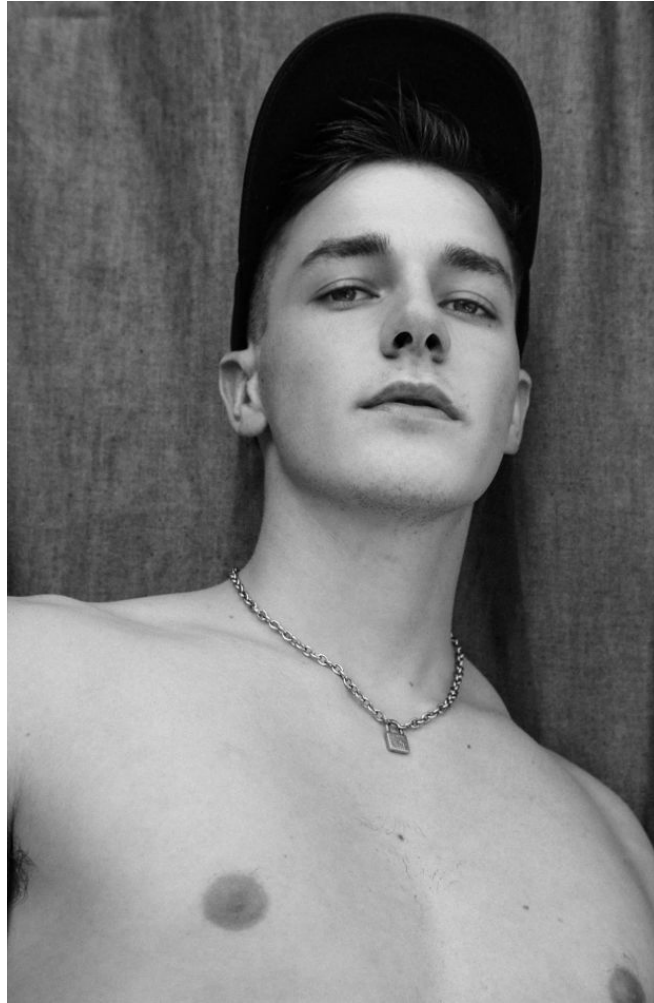

MPM MODELS

David Connor Stephens

Height : 6'1" / 185 cm | Waist : 33" / 84 cm | Chest : 38" / 97 cm | Hips : 39" / 99 cm | Hair Colour : Brown | Eyes : Blue/Green

MPM MODELS

David Connor Stephens

Height : 6'1" / 185 cm | Waist : 33" / 84 cm | Chest : 38" / 97 cm | Hips : 39" / 99 cm | Hair Colour : Brown | Eyes : Blue/Green

MPM MODELS

David Connor Stephens

Height : 6'1" / 185 cm | Waist : 33" / 84 cm | Chest : 38" / 97 cm | Hips : 39" / 99 cm | Hair Colour : Brown | Eyes : Blue/Green

MIPM MODELS

David Connor Stephens

Height : 6'1" / 185 cm | Waist : 33" / 84 cm | Chest : 38" / 97 cm | Hips : 39" / 99 cm | Hair Colour : Brown | Eyes : Blue/Green

MIPM MODELS

David Connor Stephens

Height : 6'1" / 185 cm | Waist : 33" / 84 cm | Chest : 38" / 97 cm | Hips : 39" / 99 cm | Hair Colour : Brown | Eyes : Blue/Green

MPM MODELS

David Connor Stephens

Height : 6'1" / 185 cm | Waist : 33" / 84 cm | Chest : 38" / 97 cm | Hips : 39" / 99 cm | Hair Colour : Brown | Eyes : Blue/Green