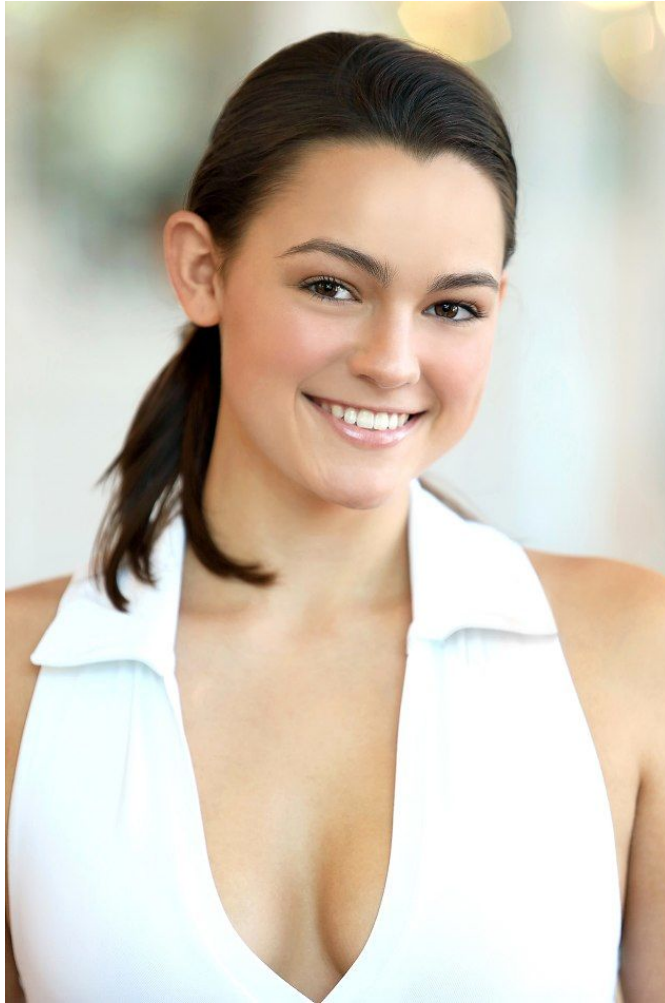

MPM MODELS

Annalise Mansfield

Height : 5'7" / 170 cm | Bust : 35" / 89 cm | Waist : 27" / 69 cm | Hips : 38.5" / 98 cm | Shoe : 9.0 US / 6.5 UK | Hair Colour : Brown | Eyes : Brown

MPM MODELS

Annalise Mansfield

Height : 5'7" / 170 cm | Bust : 35" / 89 cm | Waist : 27" / 69 cm | Hips : 38.5" / 98 cm | Shoe : 9.0 US / 6.5 UK | Hair Colour : Brown | Eyes : Brown

MPM MODELS