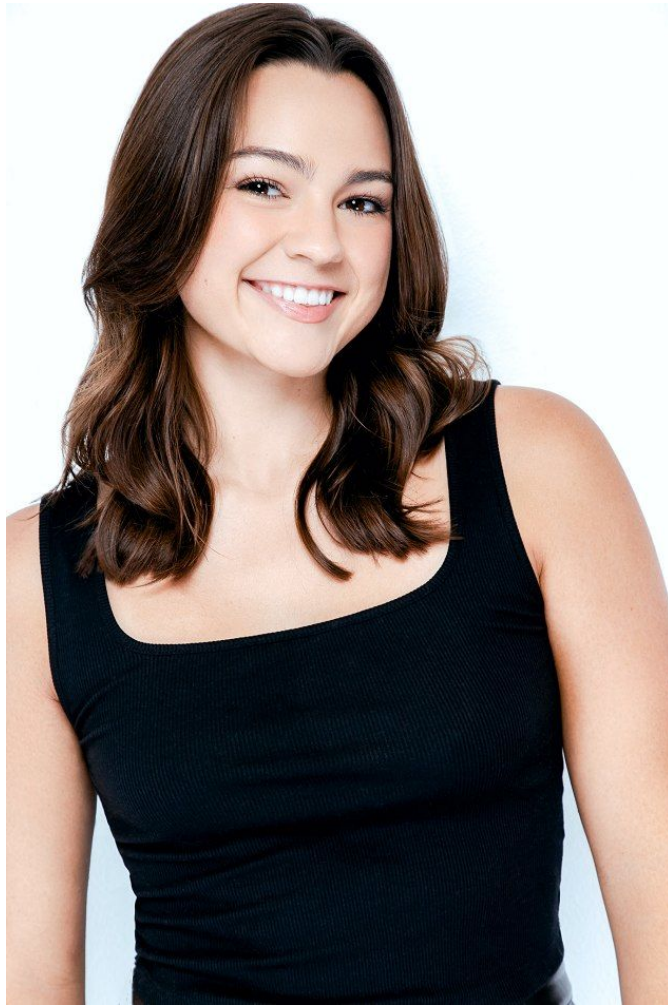

MPM MODELS

Annalise Mansfield

Height : 5'7" / 170 cm | Bust : 35" / 89 cm | Waist : 27" / 69 cm | Hips : 38.5" / 98 cm | Shoe : 9.0 US / 6.5 UK | Hair Colour : Brown | Eyes : Brown

MPM MODELS

Annalise Mansfield

Height : 5'7" / 170 cm | Bust : 35" / 89 cm | Waist : 27" / 69 cm | Hips : 38.5" / 98 cm | Shoe : 9.0 US / 6.5 UK | Hair Colour : Brown | Eyes : Brown

MPM MODELS