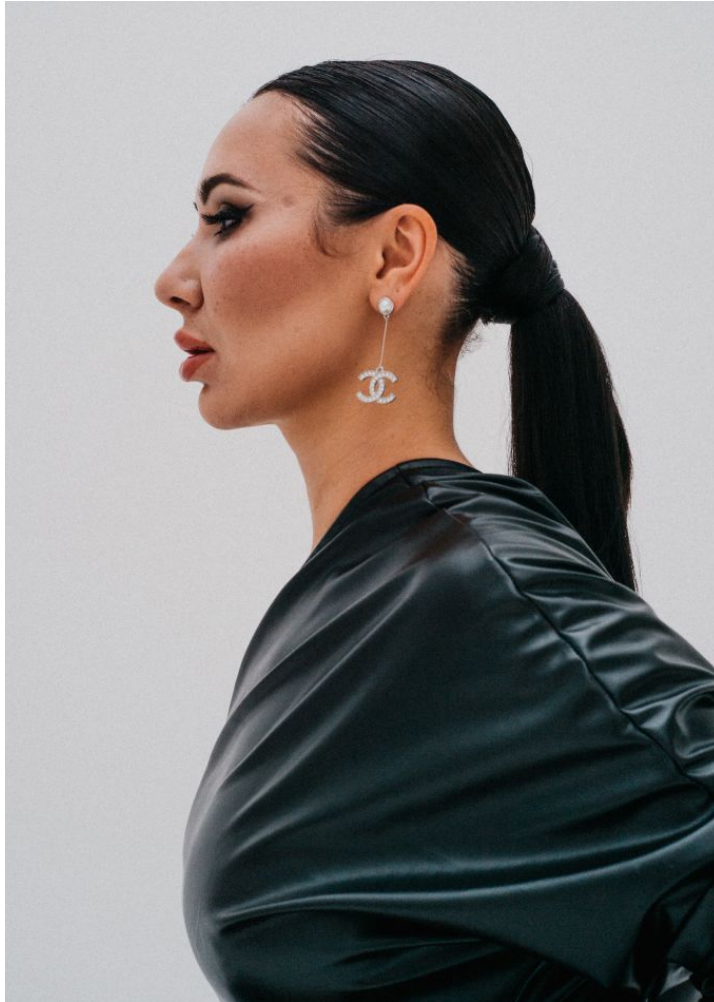

# MIPM MODELS

Zhanara Bazarbaera

Height : 5'8" / 173 cm | Bust : 36" / 91 cm | Waist : 28" / 71 cm | Hips : 38" / 97 cm | Shoe : 7.5 US / 5.5 UK | Hair Colour : Brown | Eyes : Brown

# MPM MODELS

Zhanara Bazarbaera

Height : 5'8" / 173 cm | Bust : 36" / 91 cm | Waist : 28" / 71 cm | Hips : 38" / 97 cm | Shoe : 7.5 US / 5.5 UK | Hair Colour : Brown | Eyes : Brown