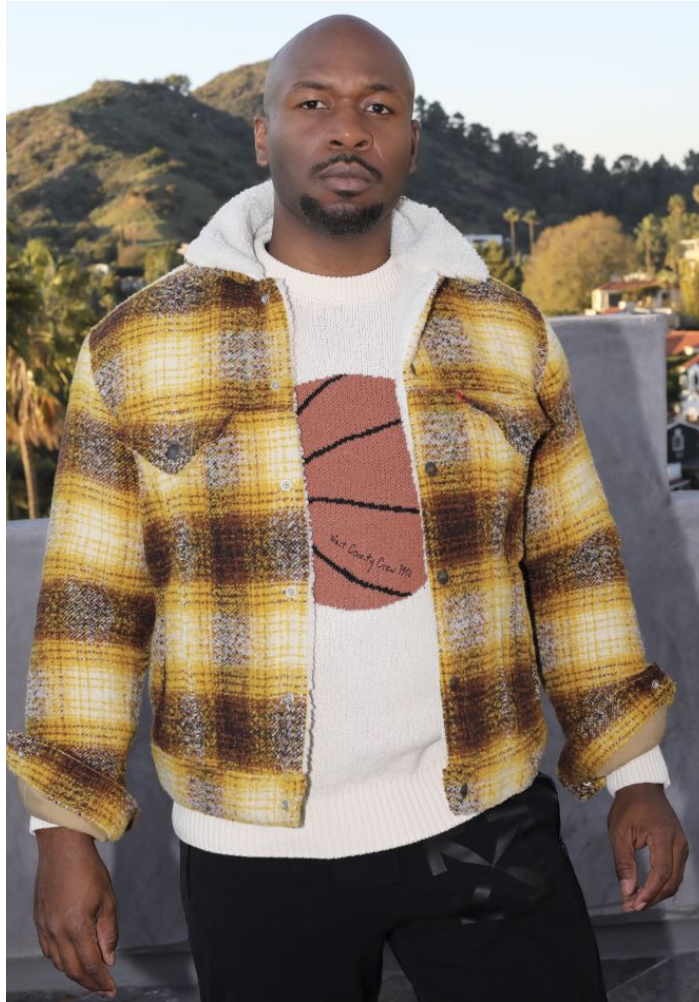

MPM MODELS

Sean Smith

Height : 6'0" / 183 cm | Waist : 38" / 97 cm | Chest : 44" / 112 cm | Hips : 46" / 117 cm | Hair Colour : Bald | Eyes : Brown