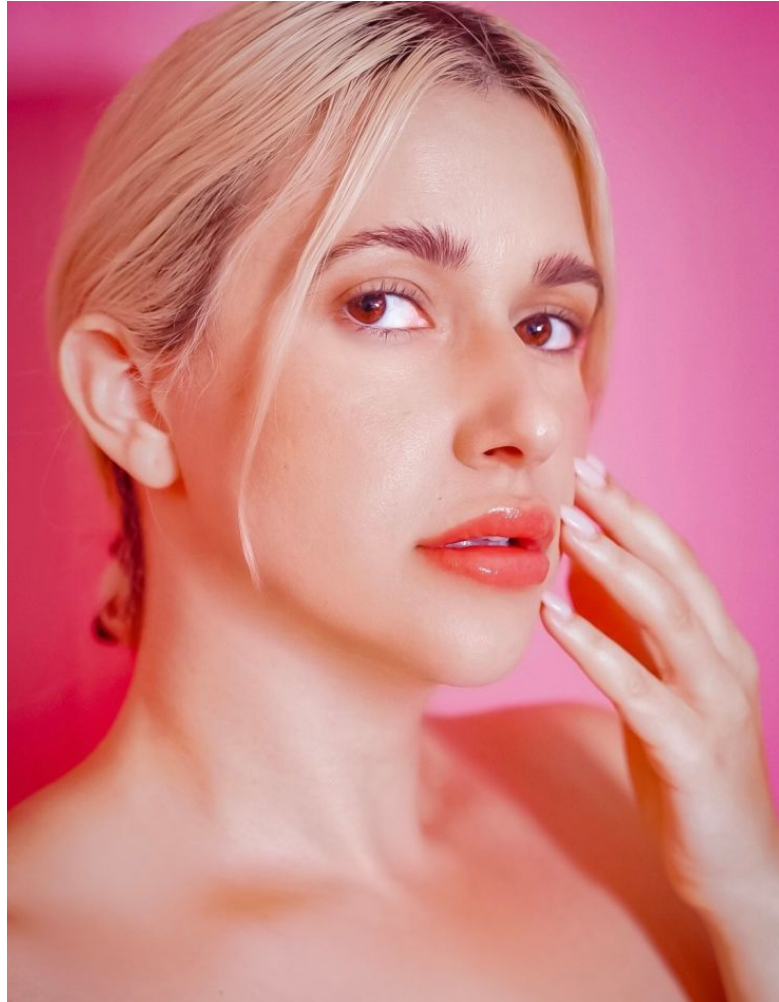

Michel'Le Clairmont

MIPM MODELS

Michel'Le Clairmont

Height : 5'6" / 168 cm | Bust : 36" / 91 cm | Waist : 30" / 76 cm | Hips : 42" / 107 cm | Shoe : 7.5 US / 5.5 UK | Hair Colour : Light Blonde | Eyes : Brown