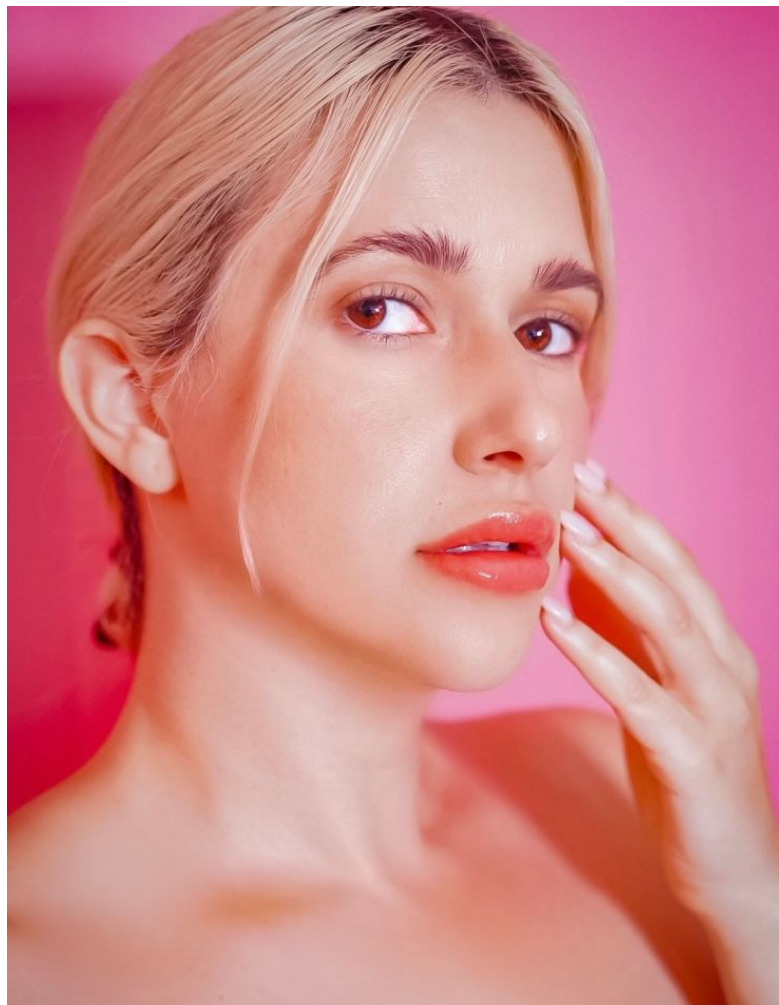

MIPM MODELS

Michel'Le Clairmont

Height : 5'6" / 168 cm | Bust : 36" / 91 cm | Waist : 30" / 76 cm | Hips : 42" / 107 cm | Shoe : 7.5 US / 5.5 UK | Hair Colour : Light Blonde | Eyes : Brown